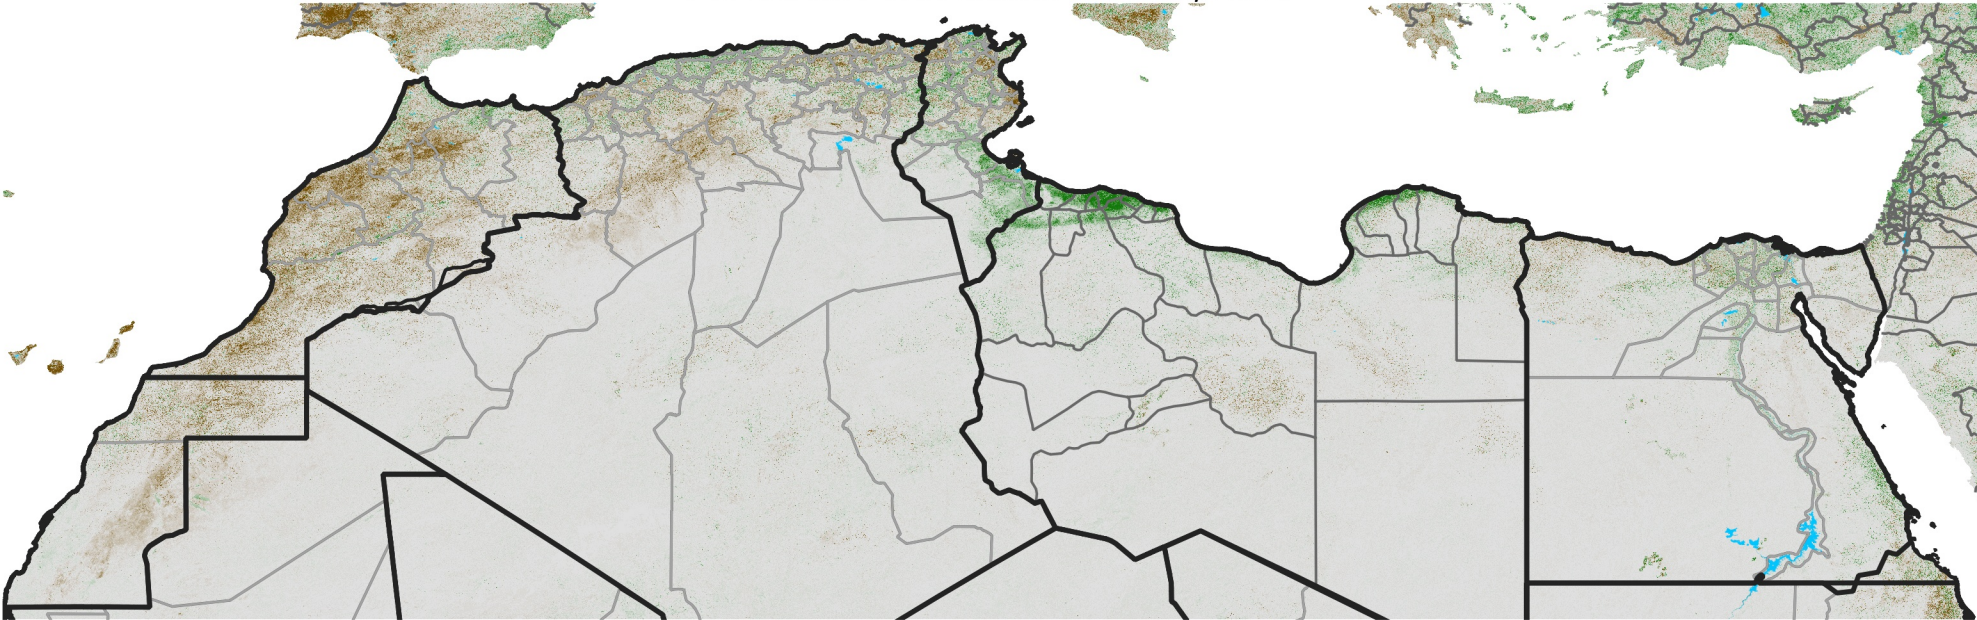

North Africa NDVI Difference

2017 minus 2016

Period 33 / November 21 - 30, 2017

NDVI Difference

< -0.3 -0.2 -0.1 -0.05 0.05 0.1 0.2 >0.3

Negative

No Difference

Positive