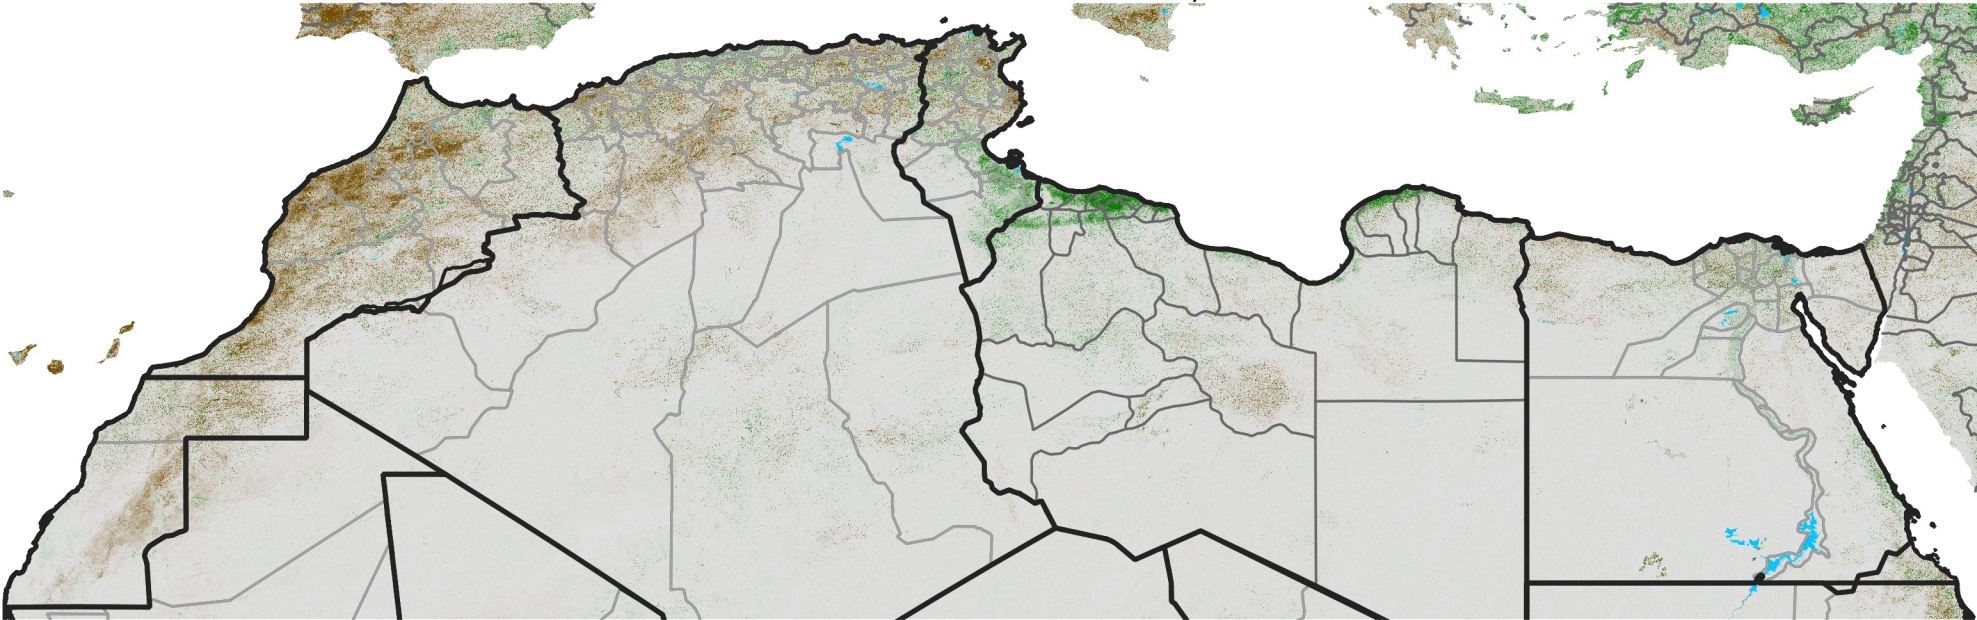

North Africa NDVI Difference

2017 minus 2016

Period 34 / December 01 - 10, 2017

NDVI Difference

< -0.3 -0.2 -0.1 -0.05 0.05 0.1 0.2 >0.3

Negative

No Difference

Positive