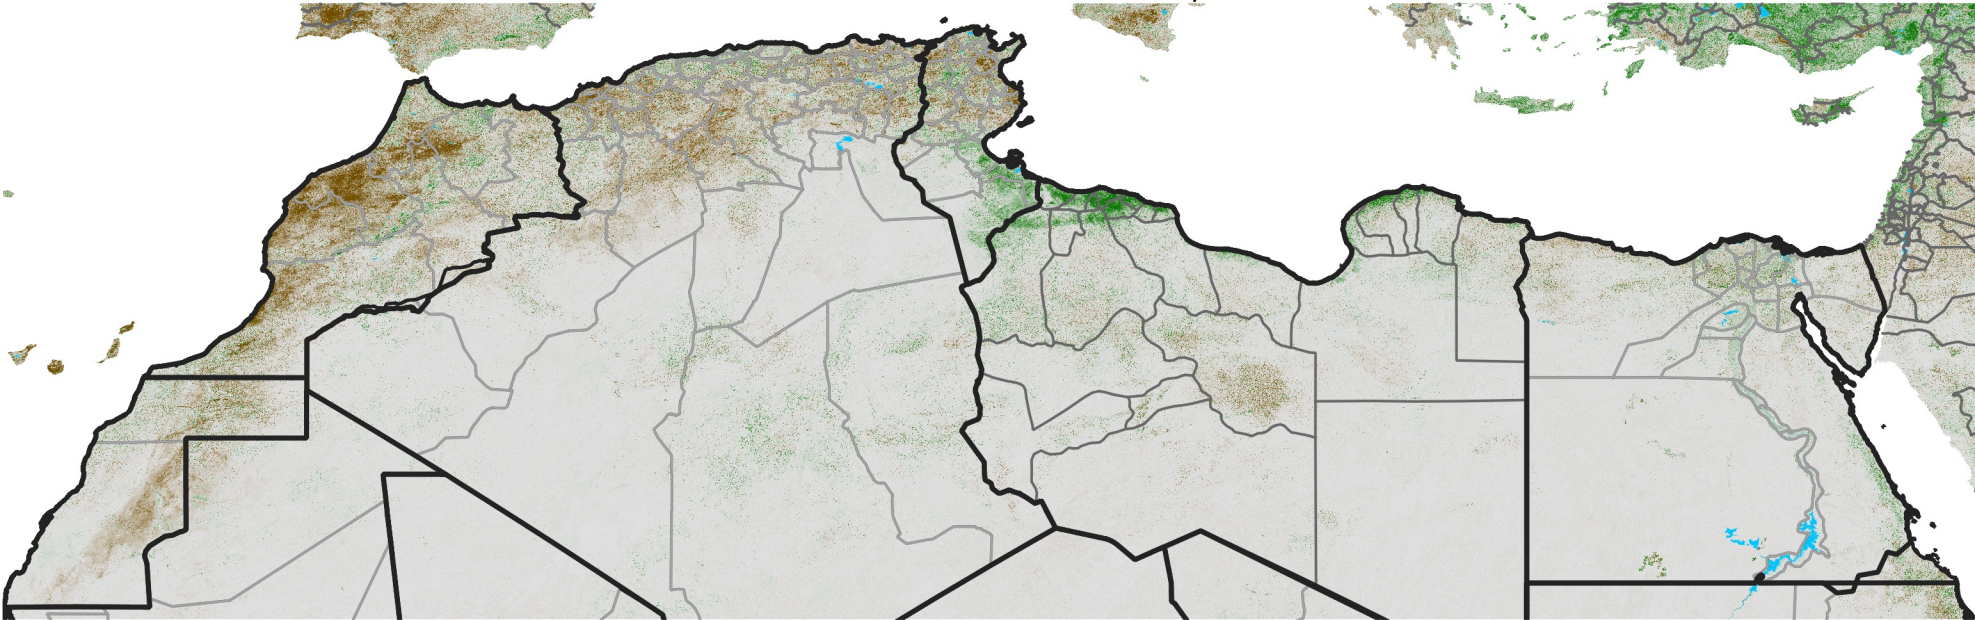

# North Africa NDVI Difference

2017 minus 2016

Period 35 / December 11 - 20, 2017

## NDVI Difference

< -0.3   -0.2   -0.1   -0.05   0.05   0.1   0.2   > 0.3

Negative

No Difference

Positive