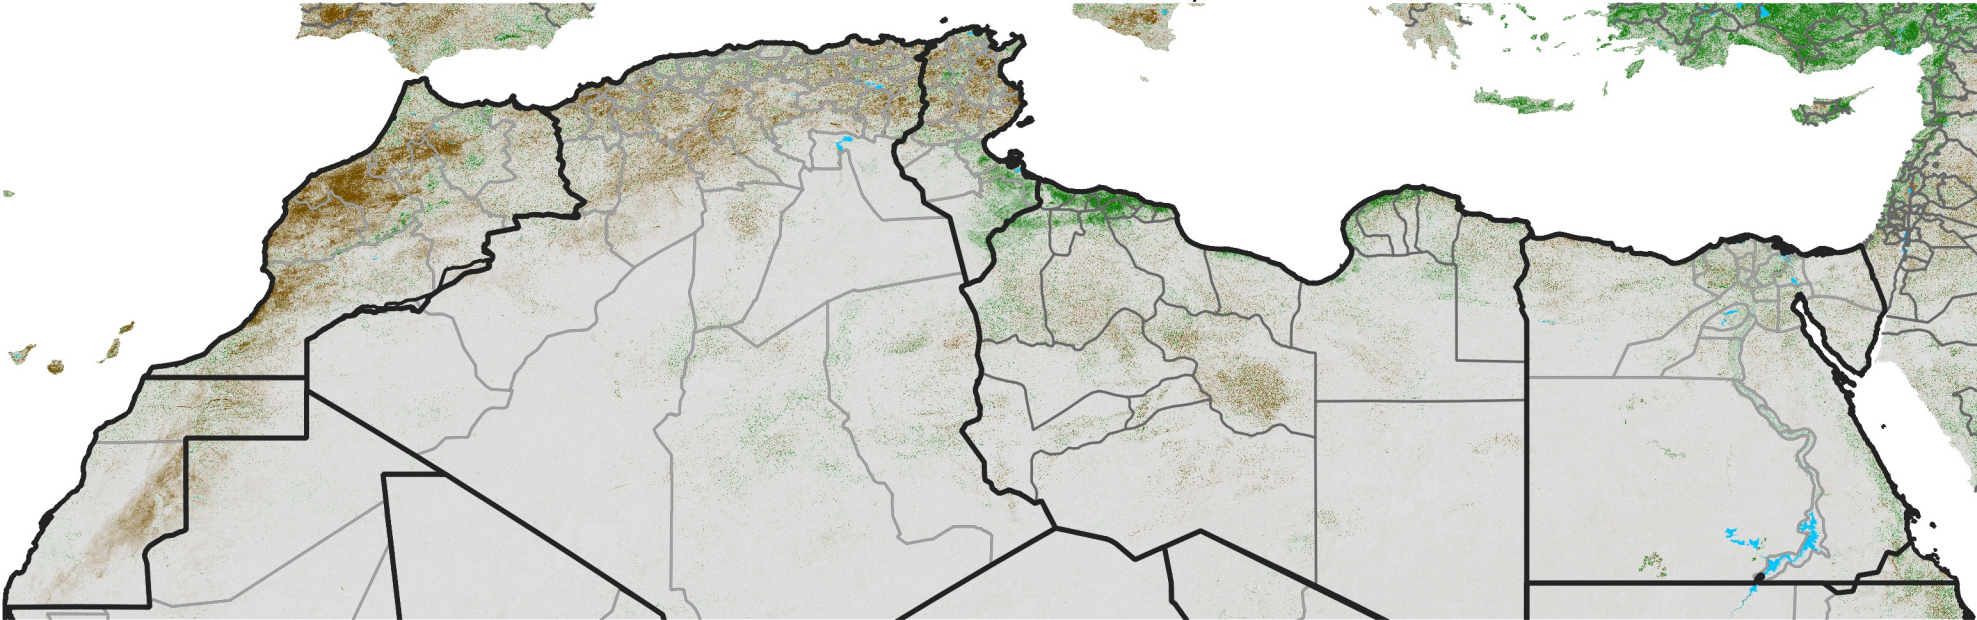

# North Africa NDVI Difference

2017 minus 2016

Period 36 / December 21 - 31, 2017

## NDVI Difference

< -0.3   -0.2   -0.1   -0.05   0.05   0.1   0.2   > 0.3

Negative

No Difference

Positive