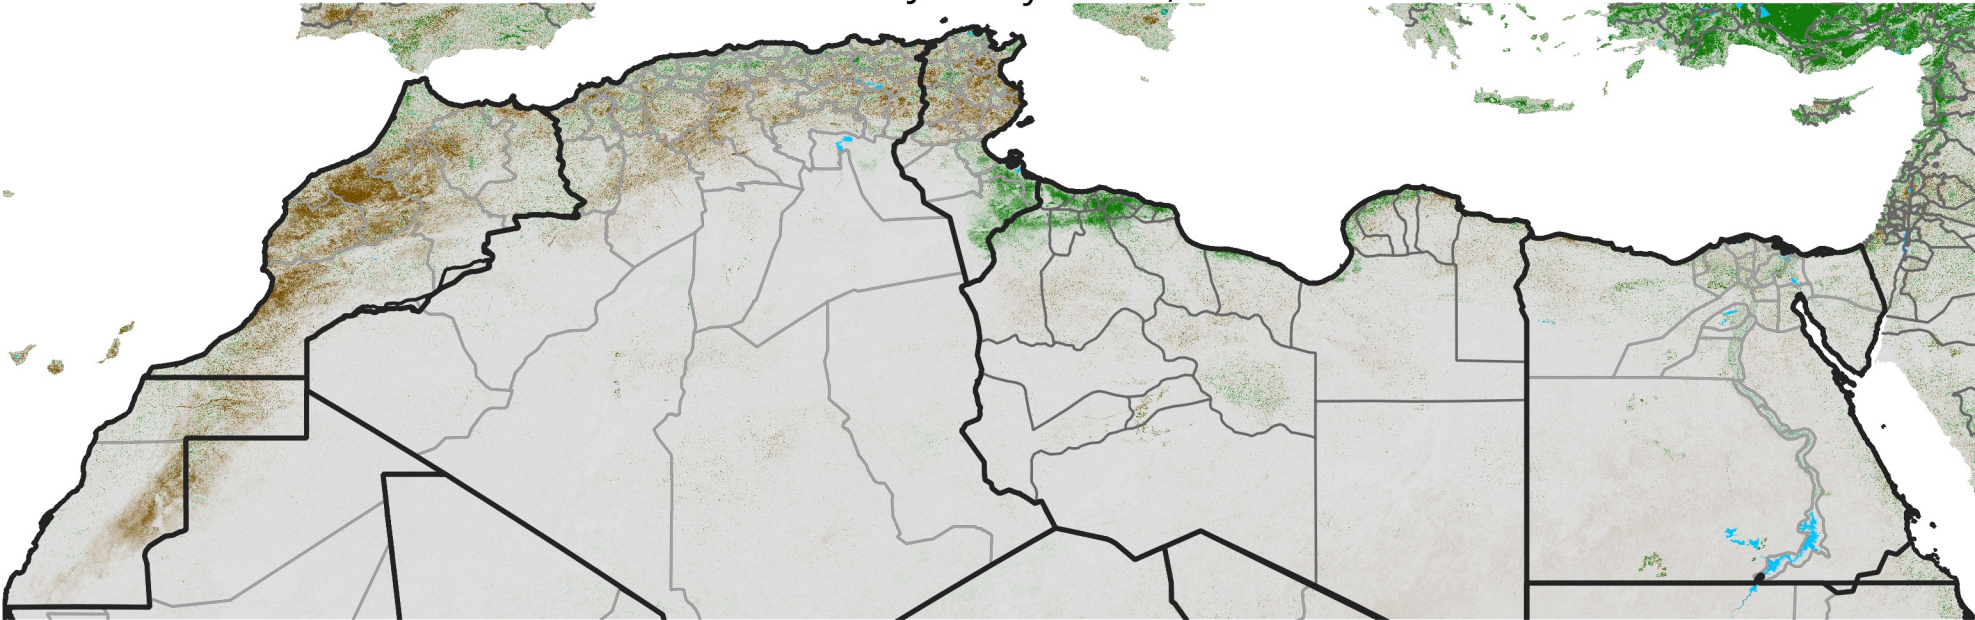

North Africa NDVI Difference

2018 minus 2017

Period 03 / January 21 - 31, 2018

NDVI Difference

< -0.3 -0.2 -0.1 -0.05 0.05 0.1 0.2 >0.3

Negative

No Difference

Positive