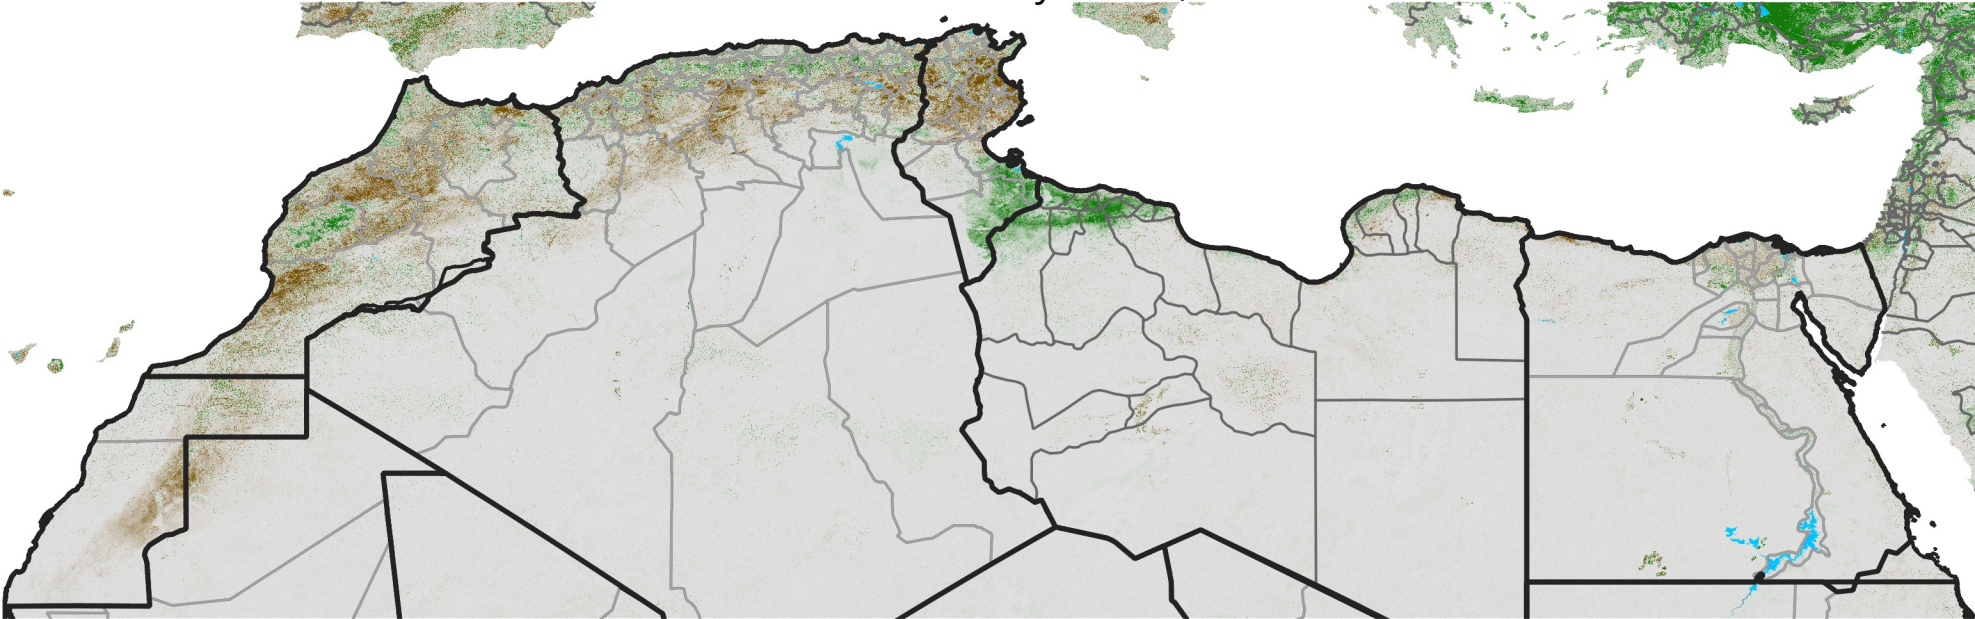

North Africa NDVI Difference

2018 minus 2017

Period 06 / February 21 - 28, 2018

NDVI Difference

< -0.3 -0.2 -0.1 -0.05 0.05 0.1 0.2 >0.3

Negative

No Difference

Positive