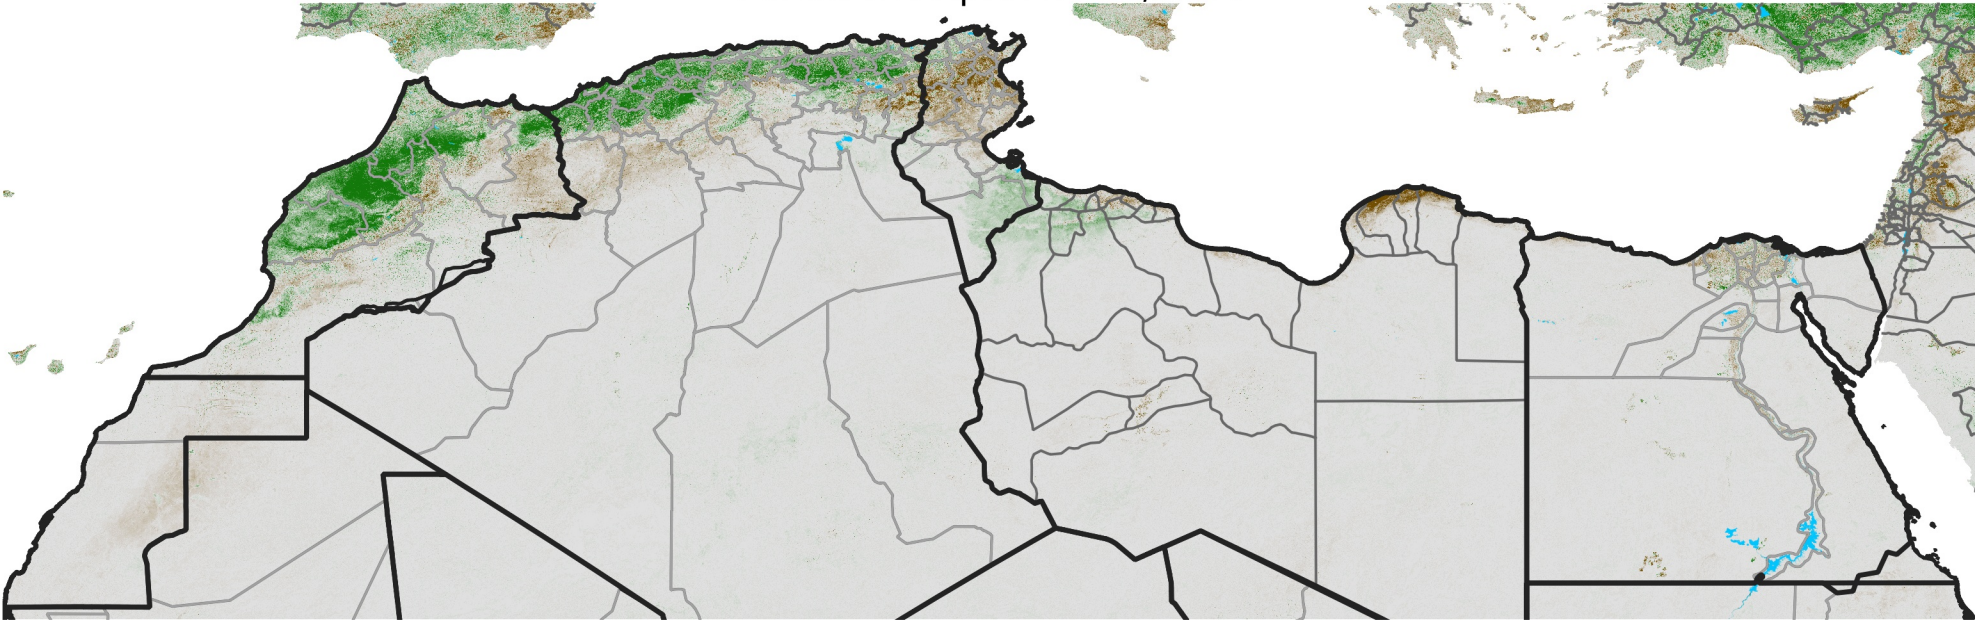

# North Africa NDVI Difference

2018 minus 2017

Period 12 / April 21 - 30, 2018

## NDVI Difference

< -0.3   -0.2   -0.1   -0.05   0.05   0.1   0.2   >0.3

Negative

No Difference

Positive