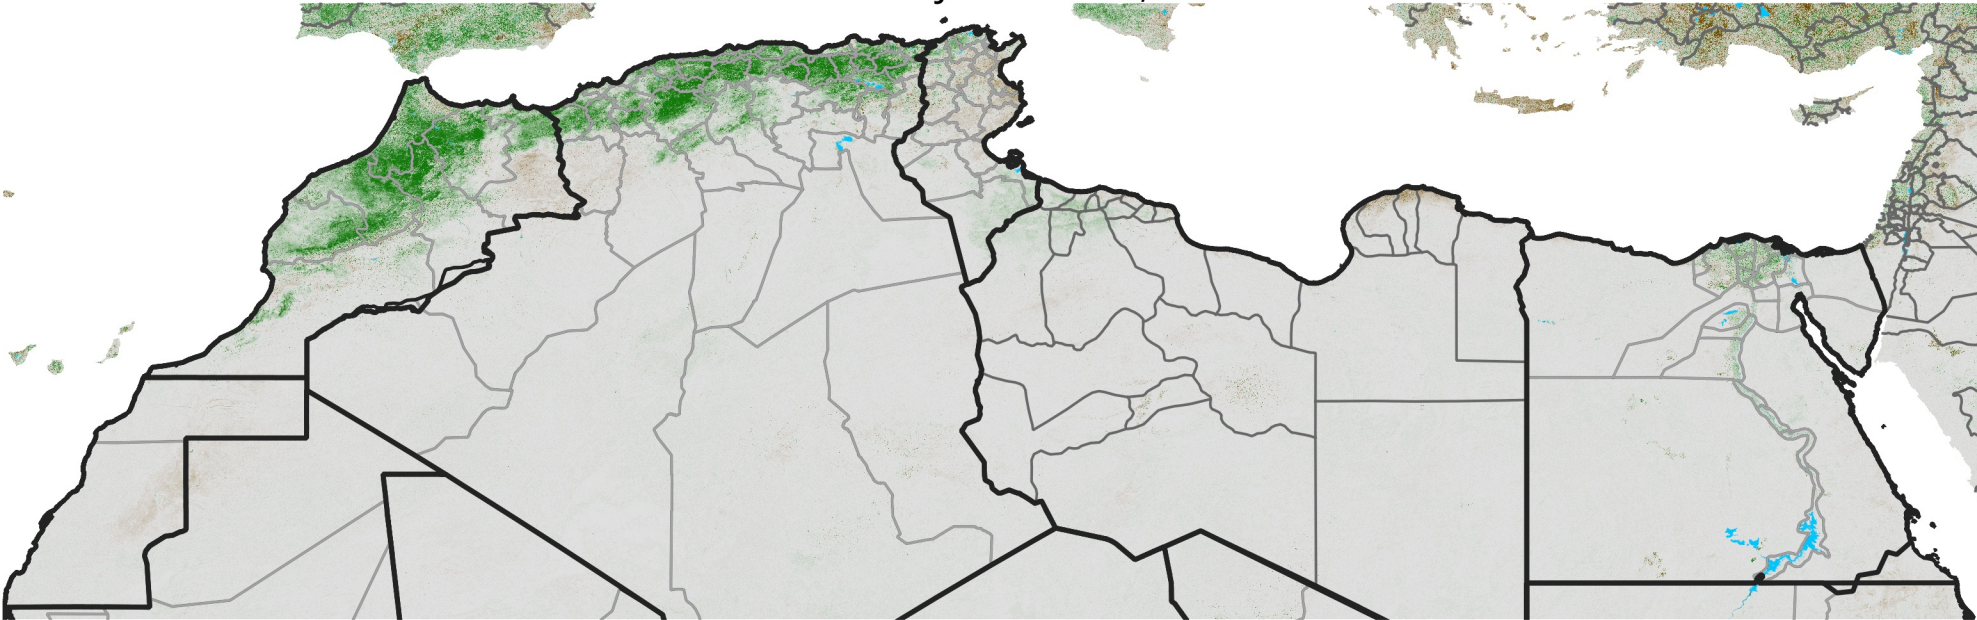

# North Africa NDVI Difference

2018 minus 2017

Period 16 / June 01 - 10, 2018

## NDVI Difference

< -0.3   -0.2   -0.1   -0.05   0.05   0.1   0.2   >0.3

Negative

No Difference

Positive