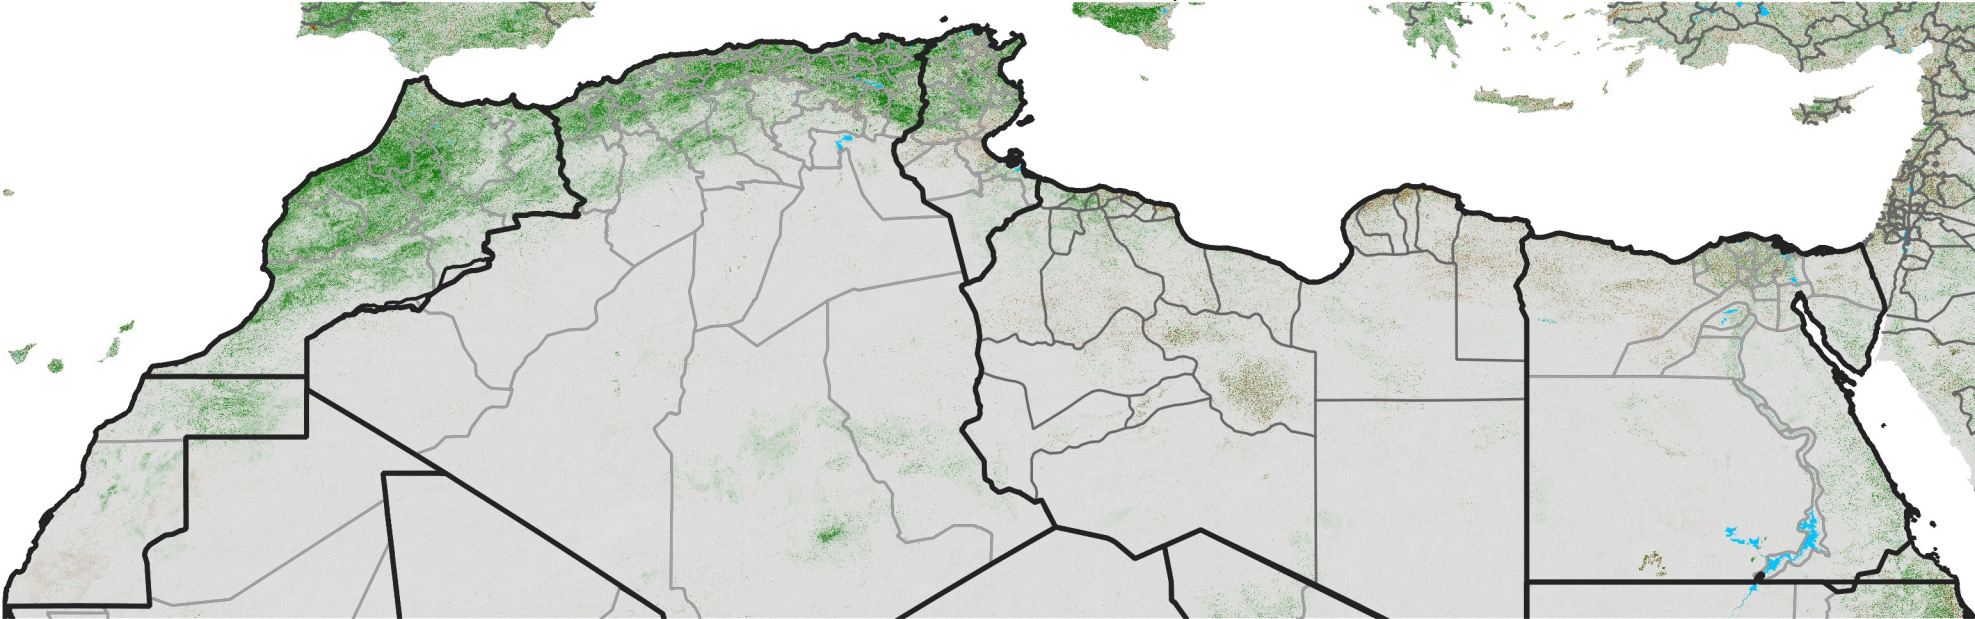

# North Africa NDVI Difference

2018 minus 2017

Period 30 / October 21 - 31, 2018

## NDVI Difference

< -0.3   -0.2   -0.1   -0.05   0.05   0.1   0.2   >0.3

Negative

No Difference

Positive