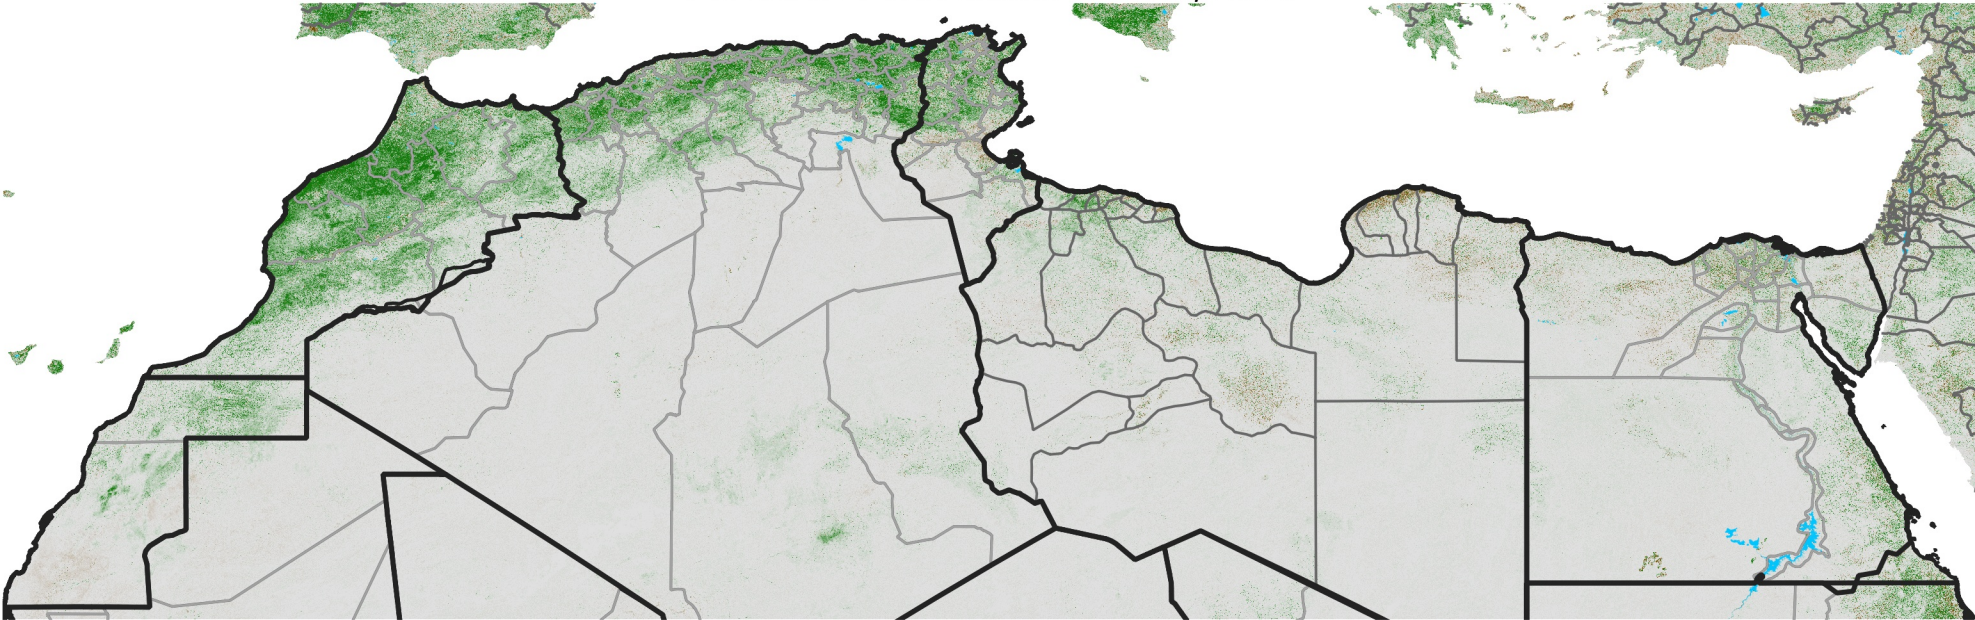

North Africa NDVI Difference

2018 minus 2017

Period 31 / November 01 - 10, 2018

NDVI Difference

< -0.3 -0.2 -0.1 -0.05 0.05 0.1 0.2 >0.3

Negative

No Difference

Positive