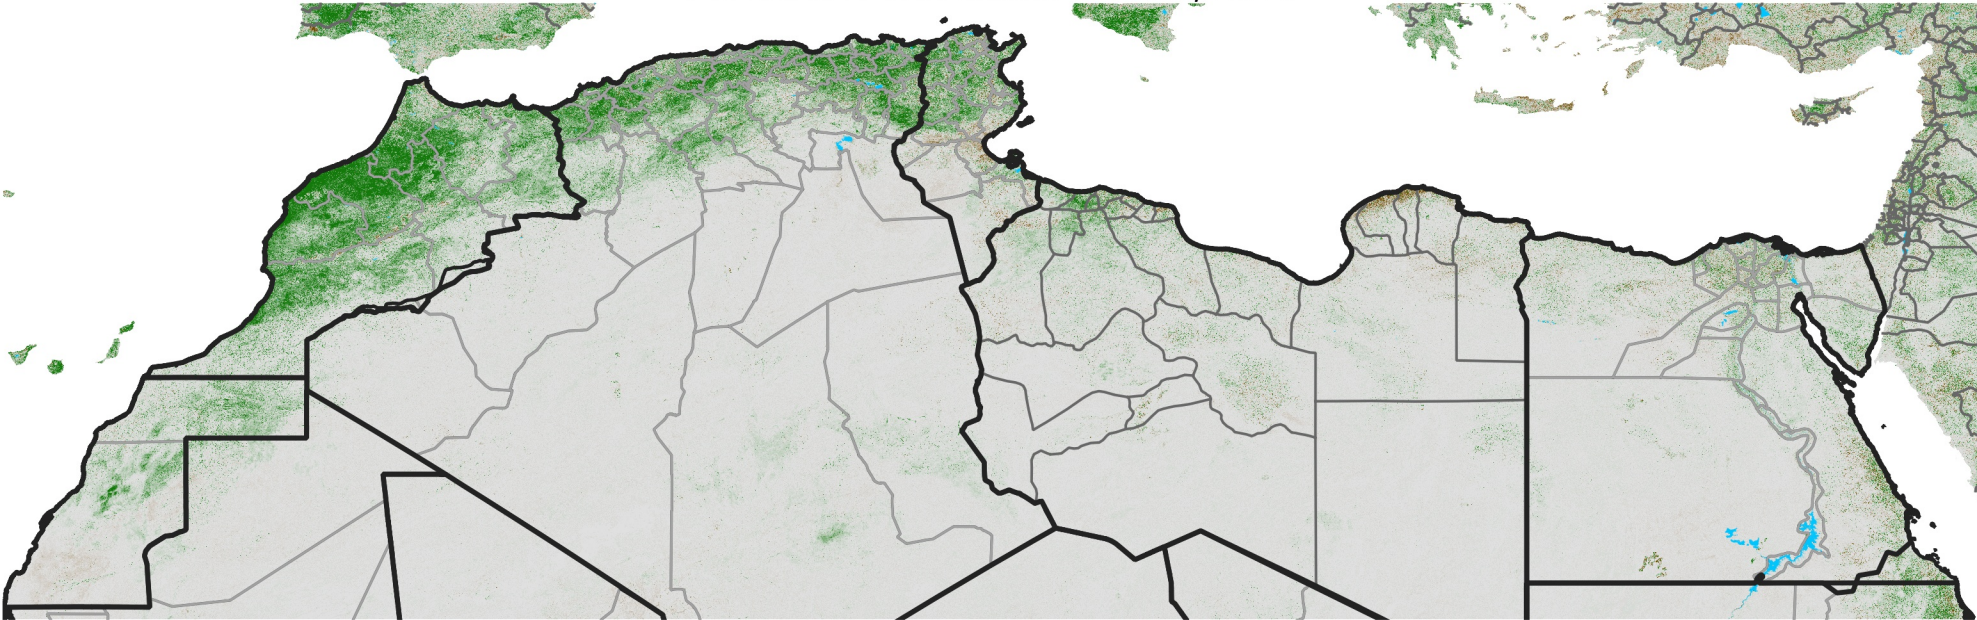

North Africa NDVI Difference

2018 minus 2017

Period 32 / November 11 - 20, 2018

NDVI Difference

< -0.3 -0.2 -0.1 -0.05 0.05 0.1 0.2 >0.3

Negative

No Difference

Positive