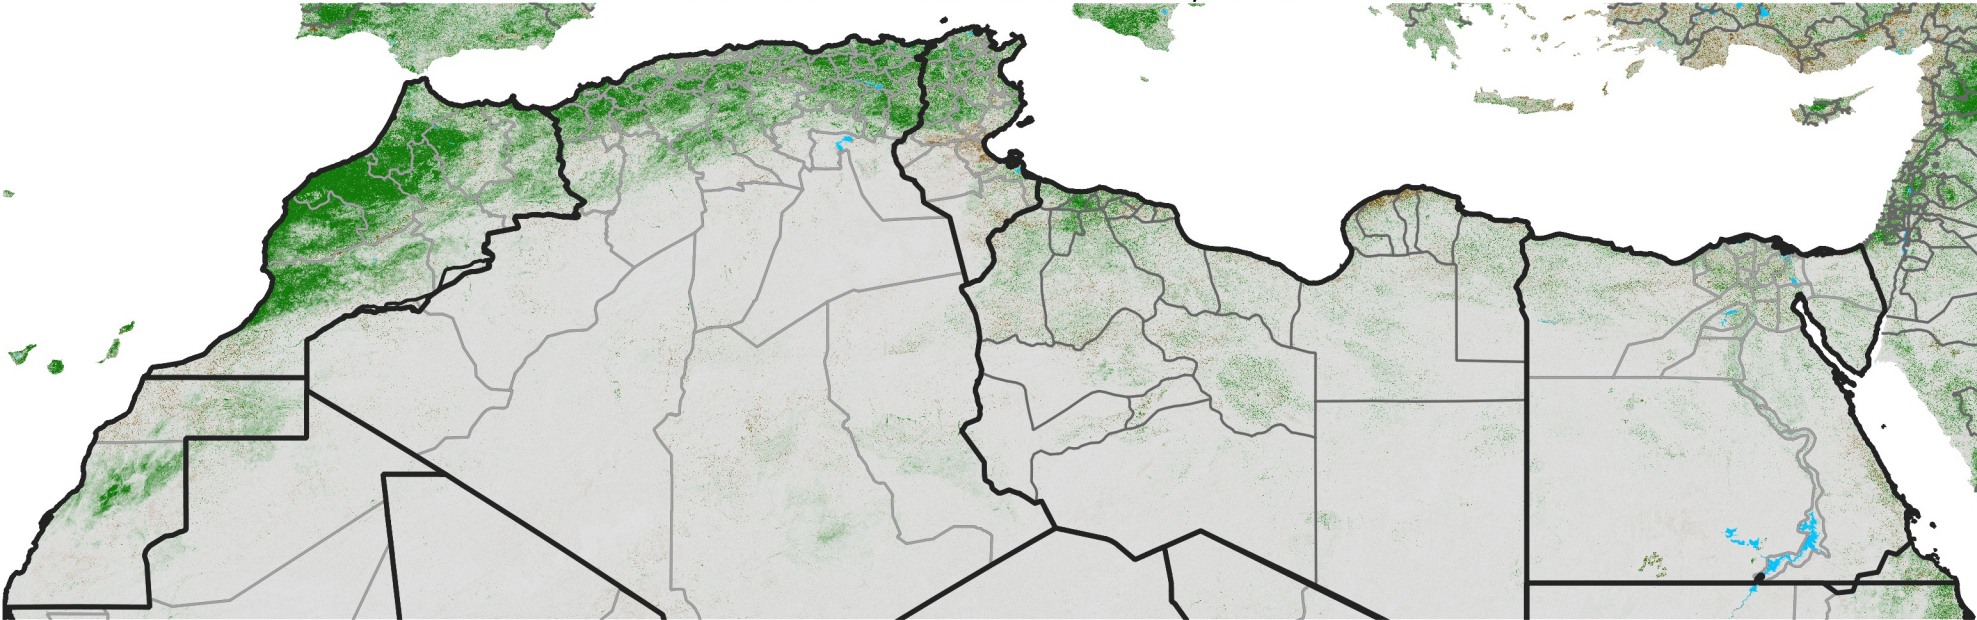

# North Africa NDVI Difference

2018 minus 2017

Period 34 / December 01 - 10, 2018

## NDVI Difference

< -0.3   -0.2   -0.1   -0.05   0.05   0.1   0.2   >0.3

Negative

No Difference

Positive