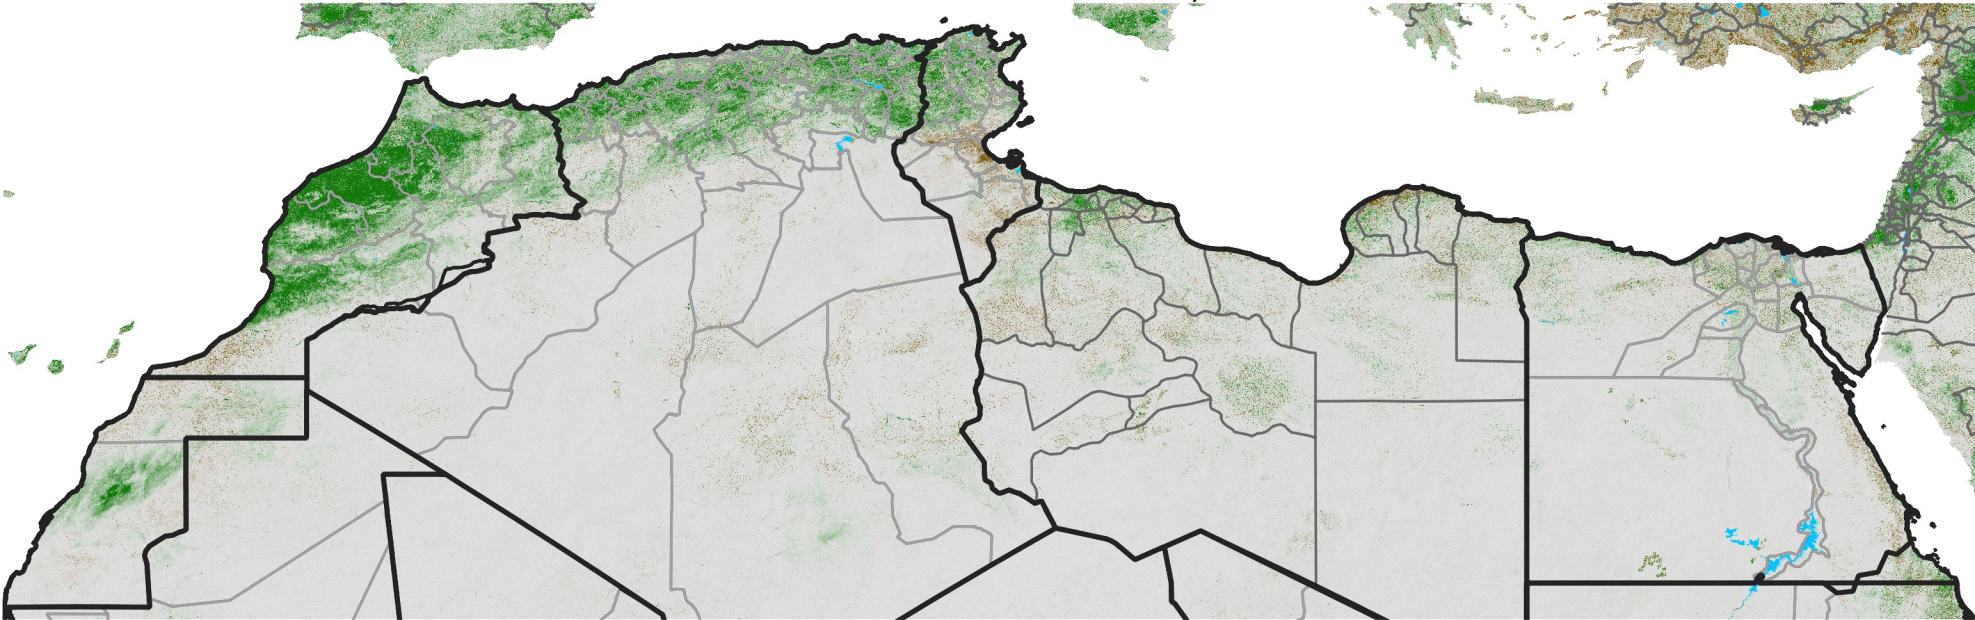

# North Africa NDVI Difference

2018 minus 2017

Period 36 / December 21 - 31, 2018

## NDVI Difference

< -0.3   -0.2   -0.1   -0.05   0.05   0.1   0.2   >0.3

Negative

No Difference

Positive