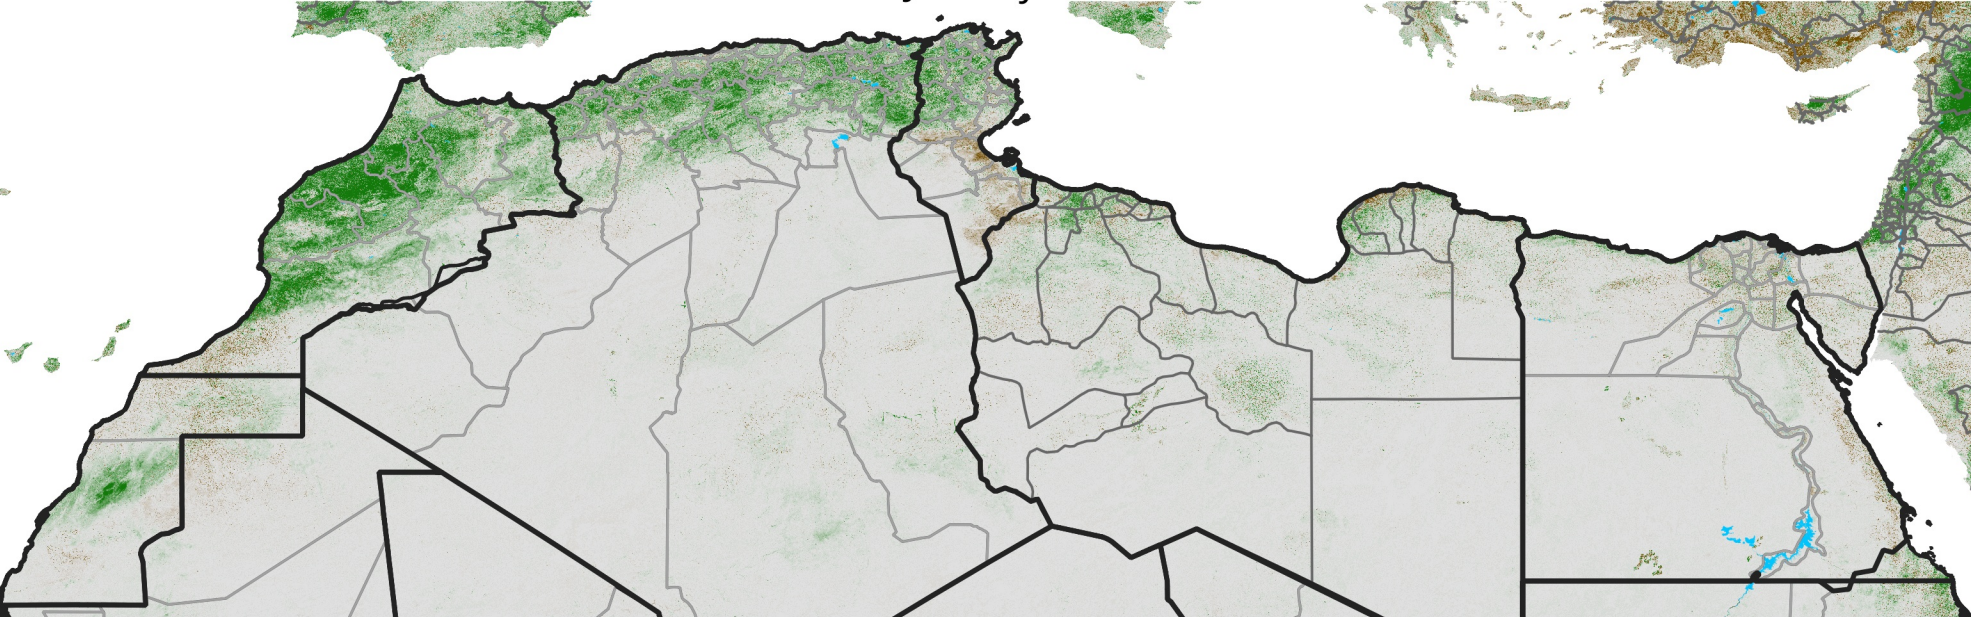

North Africa NDVI Difference

2019 minus 2018

Period 01 / January 01 - 10, 2019

NDVI Difference

< -0.3 -0.2 -0.1 -0.05 0.05 0.1 0.2 >0.3

Negative

No Difference

Positive