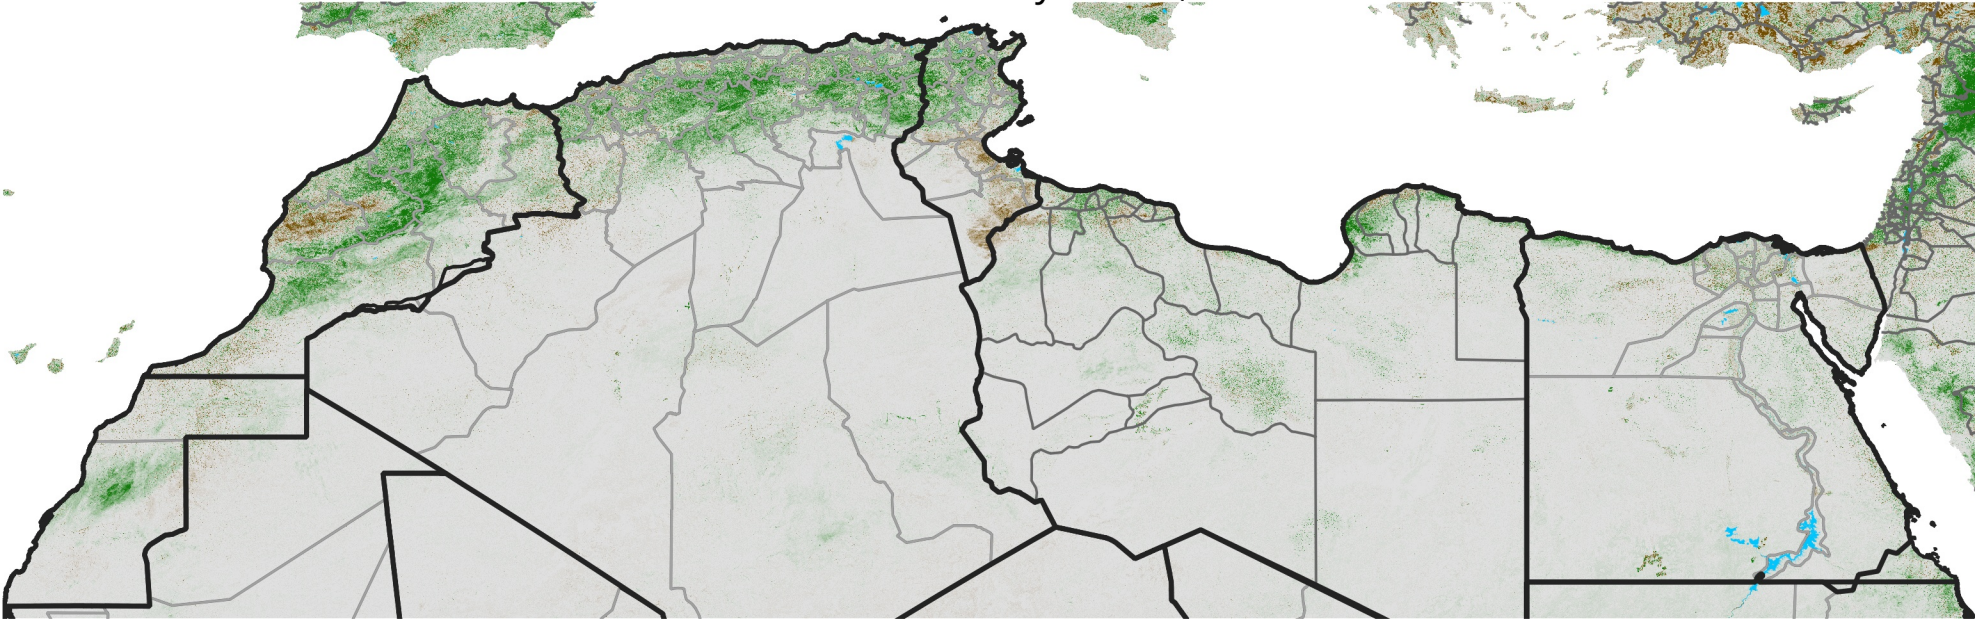

North Africa NDVI Difference

2019 minus 2018

Period 04 / February 01 - 10, 2019

NDVI Difference

< -0.3 -0.2 -0.1 -0.05 0.05 0.1 0.2 >0.3

Negative

No Difference

Positive