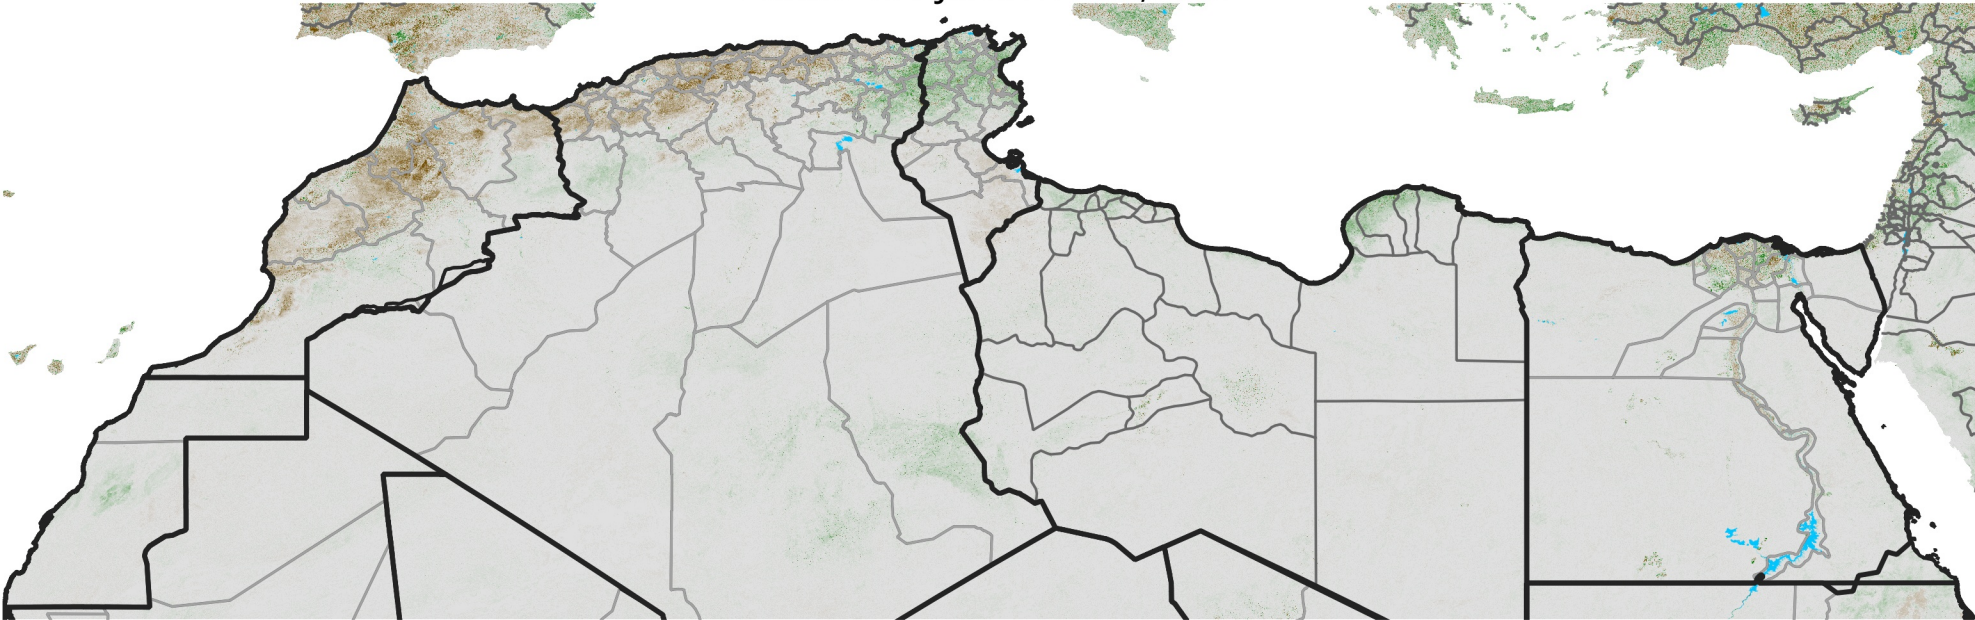

# North Africa NDVI Difference

2019 minus 2018

Period 18 / June 21 - 30, 2019

## NDVI Difference

< -0.3   -0.2   -0.1   -0.05   0.05   0.1   0.2   >0.3

Negative

No Difference

Positive