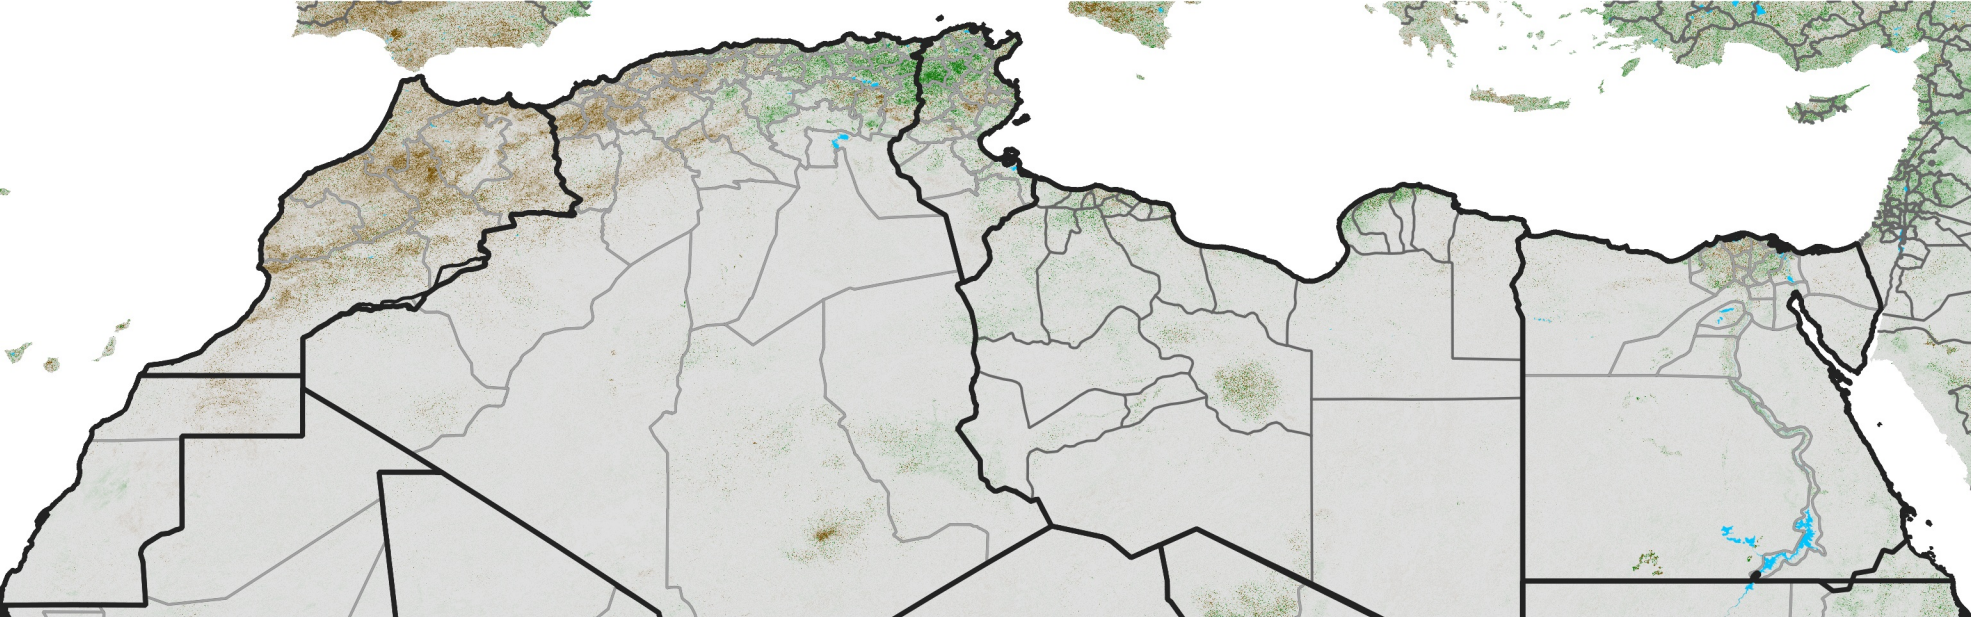

# North Africa NDVI Difference

2019 minus 2018

Period 28 / October 01 - 10, 2019

## NDVI Difference

< -0.3   -0.2   -0.1   -0.05   0.05   0.1   0.2   >0.3

Negative

No Difference

Positive