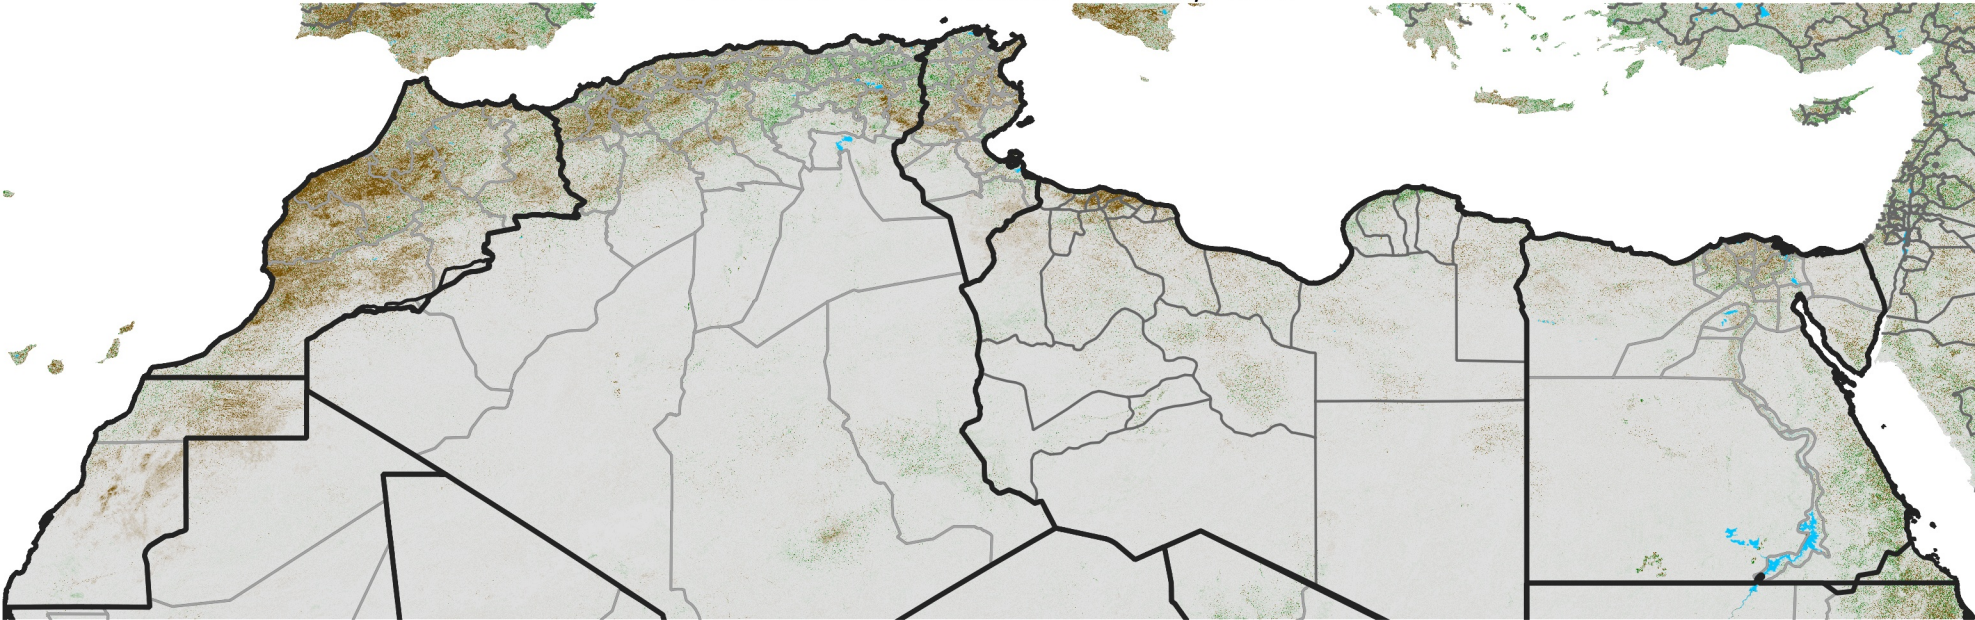

North Africa NDVI Difference

2019 minus 2018

Period 31 / November 01 - 10, 2019

NDVI Difference

< -0.3 -0.2 -0.1 -0.05 0.05 0.1 0.2 >0.3

Negative

No Difference

Positive