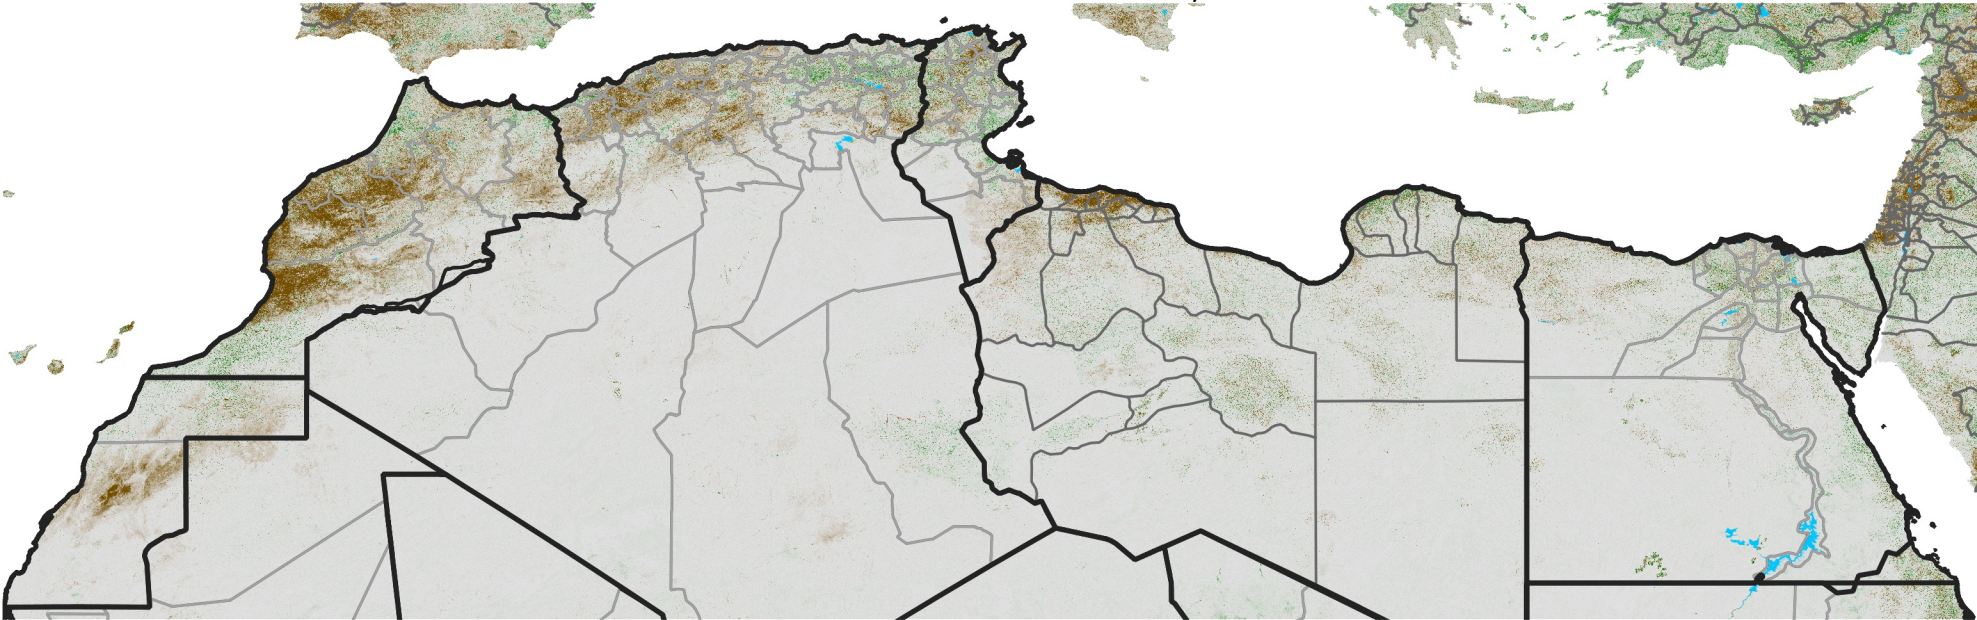

North Africa NDVI Difference

2019 minus 2018

Period 35 / December 11 - 20, 2019

NDVI Difference

< -0.3 -0.2 -0.1 -0.05 0.05 0.1 0.2 >0.3

Negative

No Difference

Positive