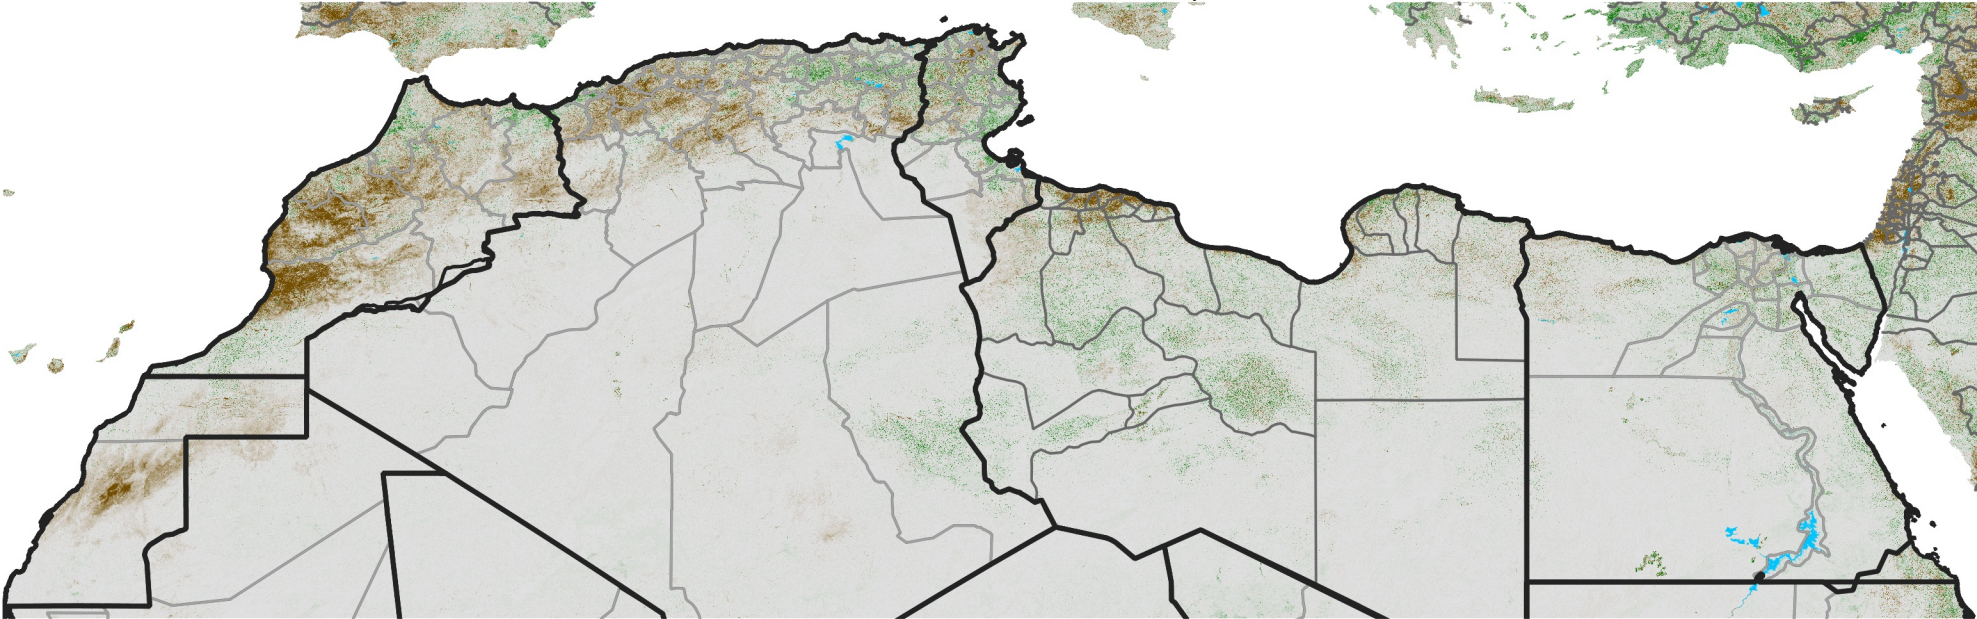

# North Africa NDVI Difference

2019 minus 2018

Period 36 / December 21 - 31, 2019

## NDVI Difference

< -0.3   -0.2   -0.1   -0.05   0.05   0.1   0.2   >0.3

Negative

No Difference

Positive