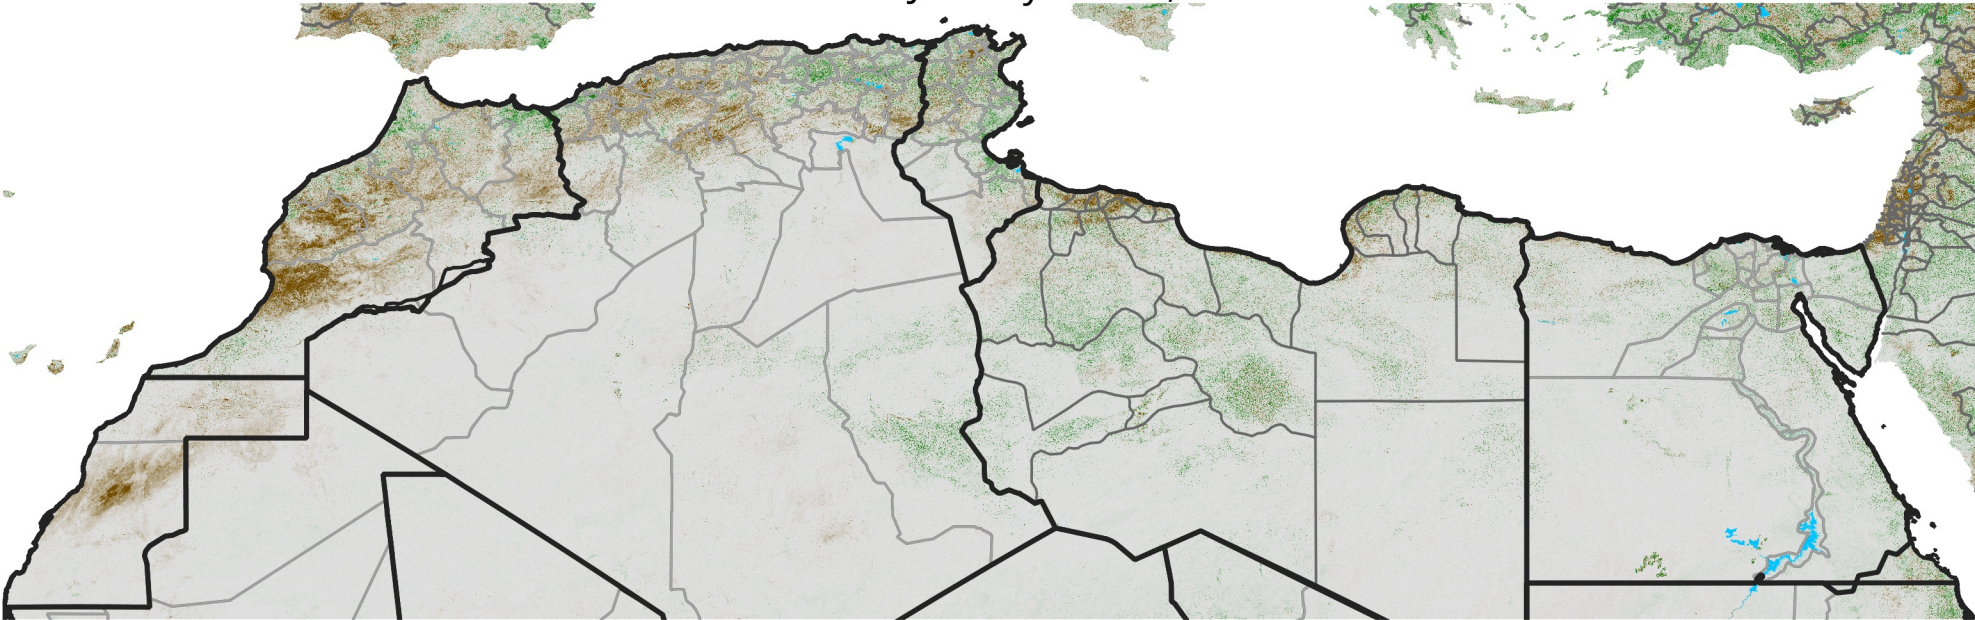

North Africa NDVI Difference

2020 minus 2019

Period 01 / January 01 - 10, 2020

NDVI Difference

< -0.3 -0.2 -0.1 -0.05 0.05 0.1 0.2 >0.3

Negative

No Difference

Positive