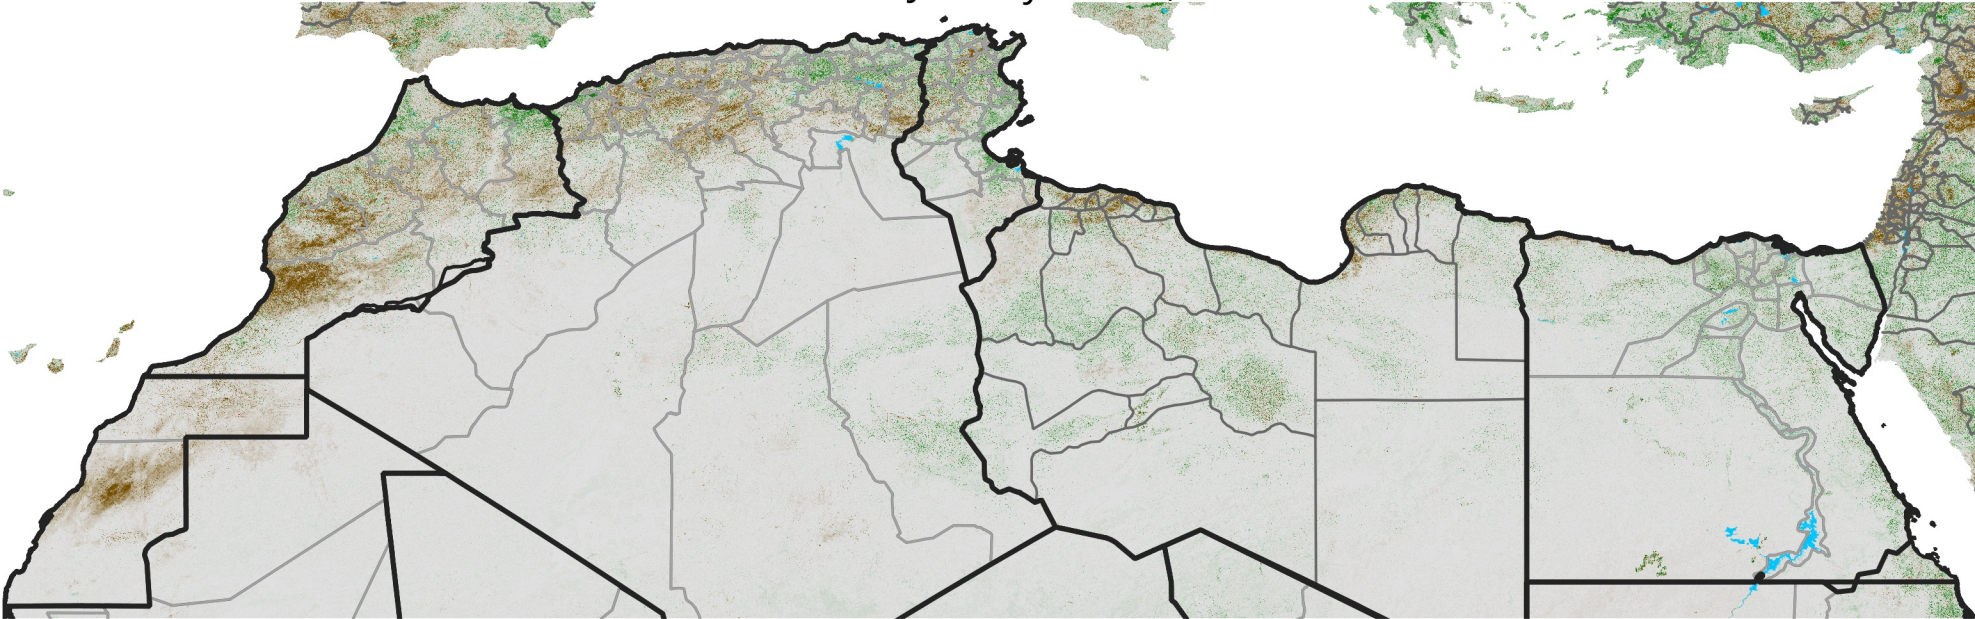

North Africa NDVI Difference

2020 minus 2019

Period 02 / January 11 - 20, 2020

NDVI Difference

< -0.3 -0.2 -0.1 -0.05 0.05 0.1 0.2 >0.3

Negative

No Difference

Positive