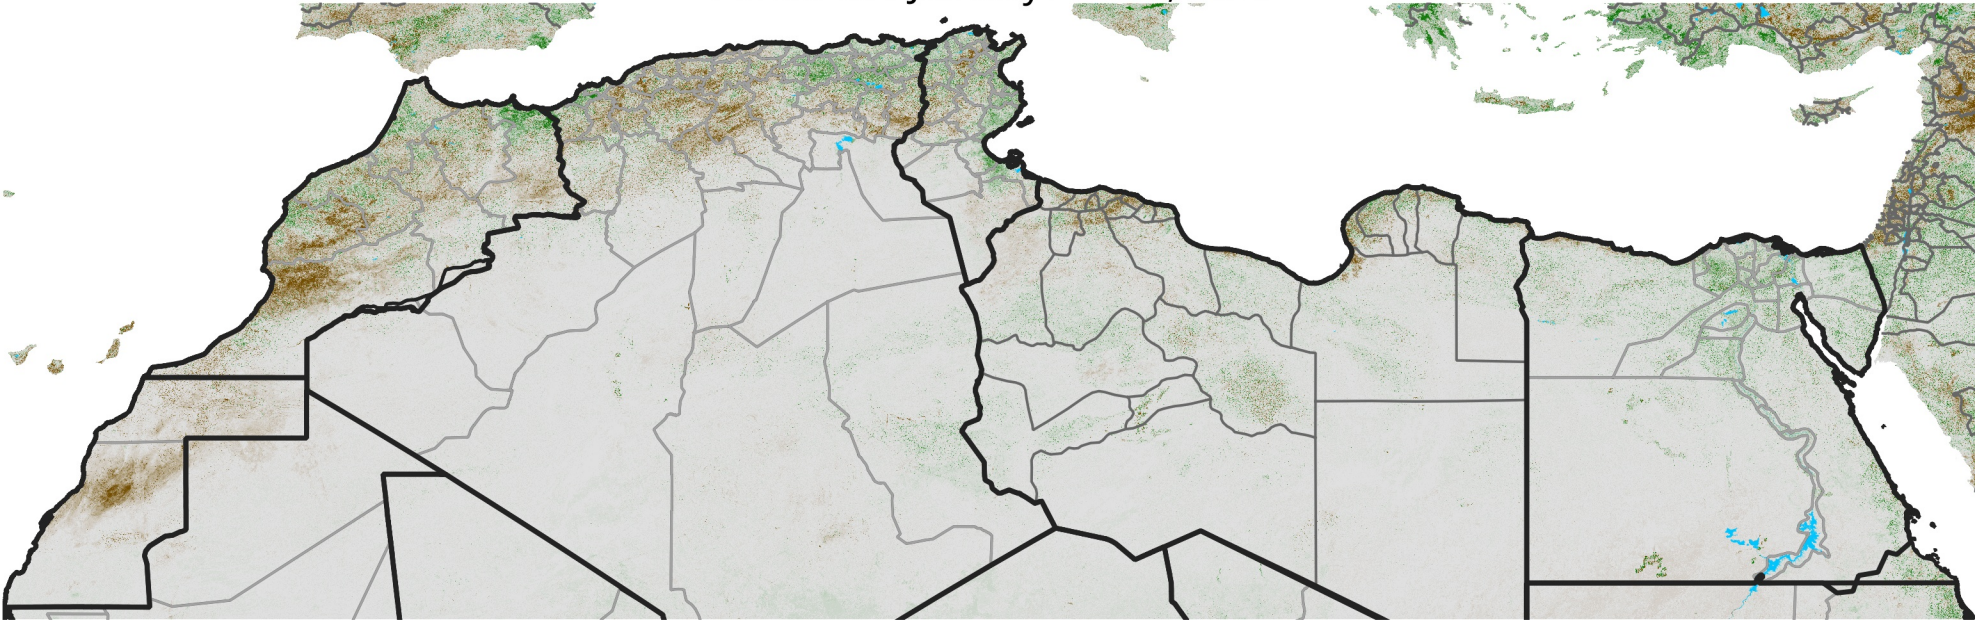

# North Africa NDVI Difference

2020 minus 2019

Period 03 / January 21 - 31, 2020

## NDVI Difference

< -0.3   -0.2   -0.1   -0.05   0.05   0.1   0.2   >0.3

Negative

No Difference

Positive