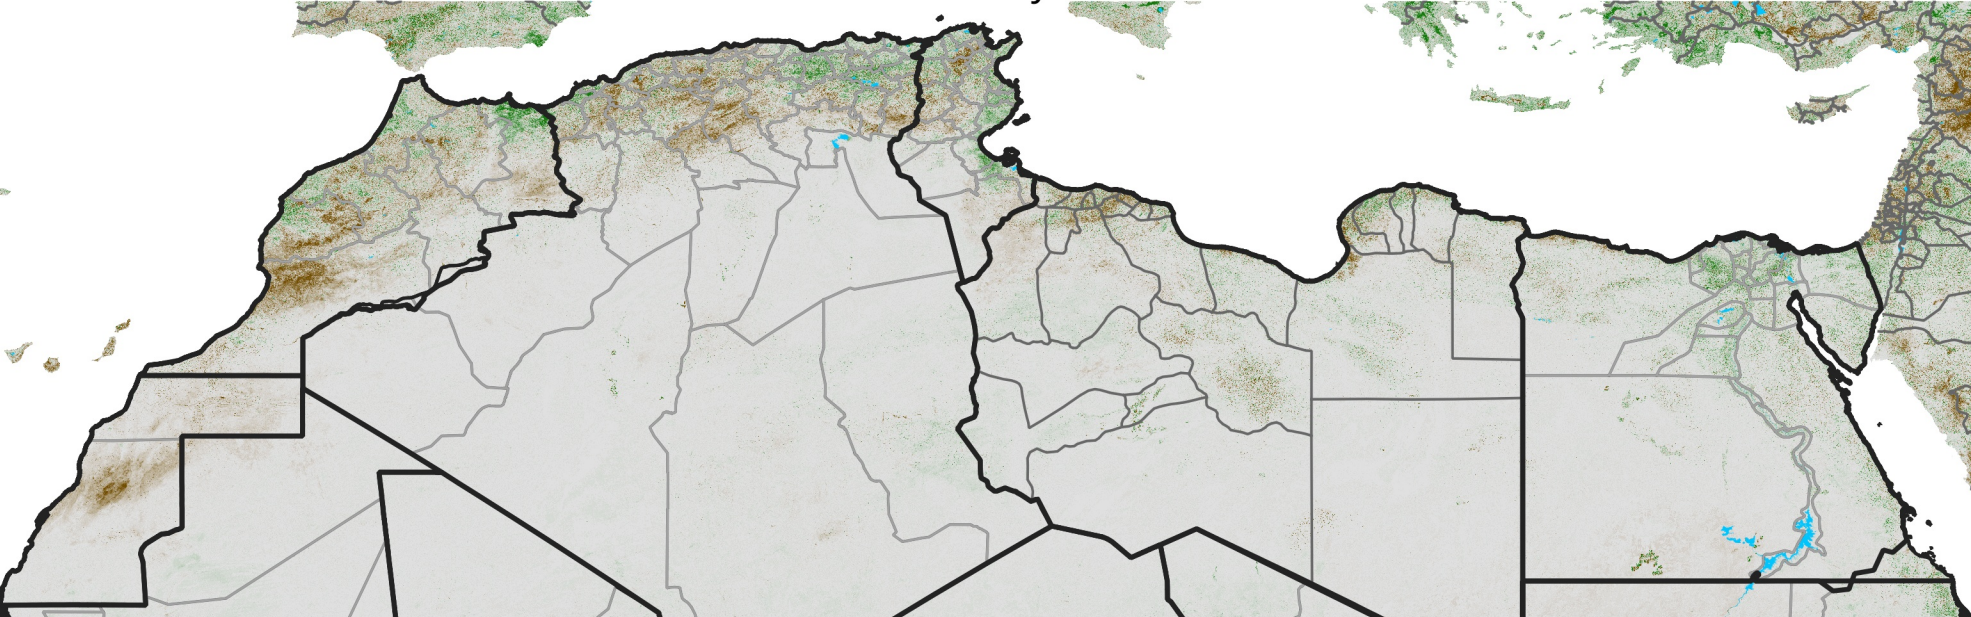

North Africa NDVI Difference

2020 minus 2019

Period 04 / February 01 - 10, 2020

NDVI Difference

< -0.3 -0.2 -0.1 -0.05 0.05 0.1 0.2 >0.3

Negative

No Difference

Positive