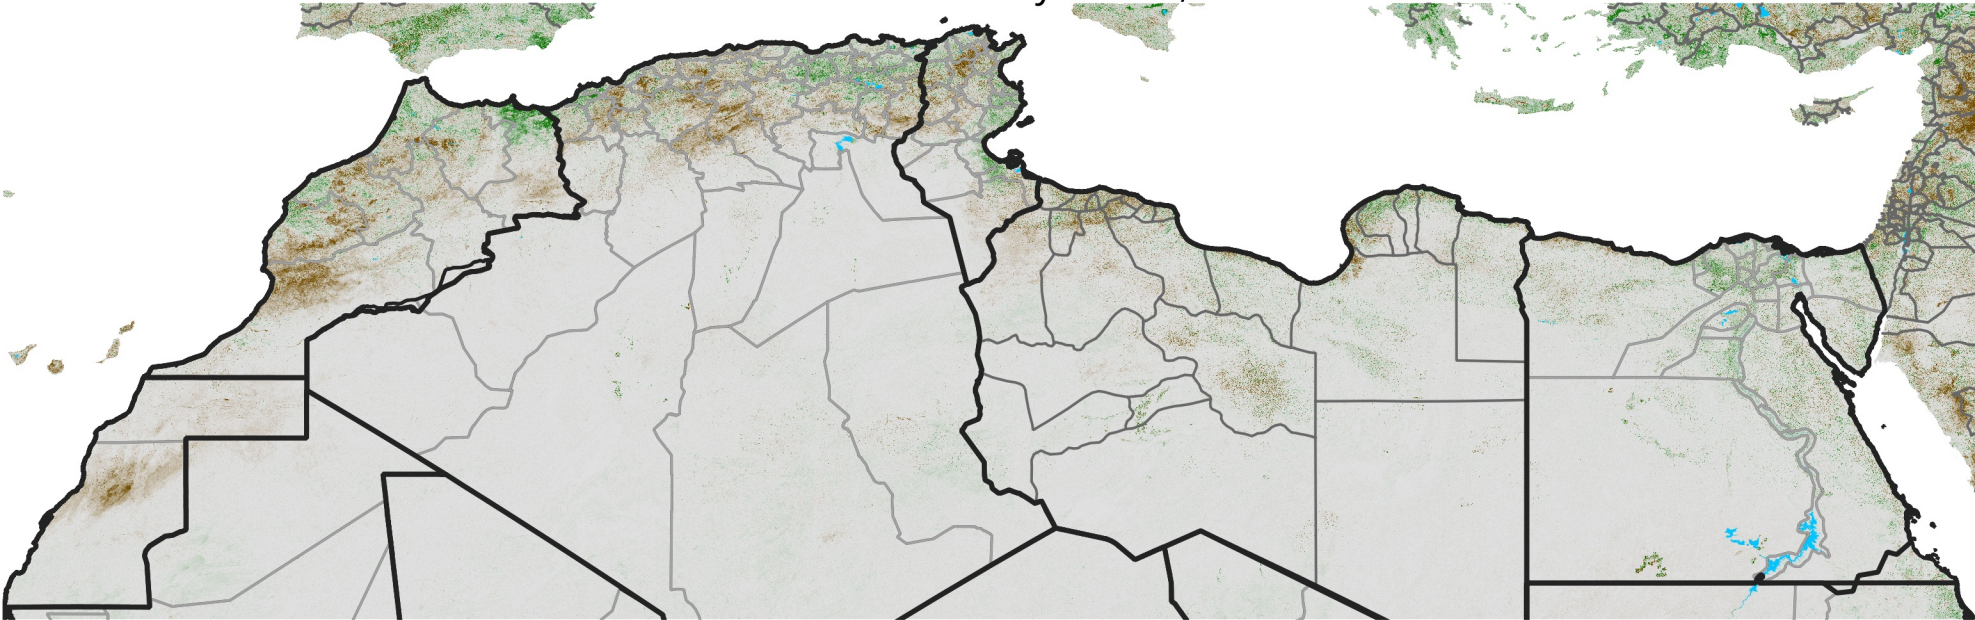

North Africa NDVI Difference

2020 minus 2019

Period 05 / February 11 - 20, 2020

NDVI Difference

< -0.3 -0.2 -0.1 -0.05 0.05 0.1 0.2 >0.3

Negative

No Difference

Positive