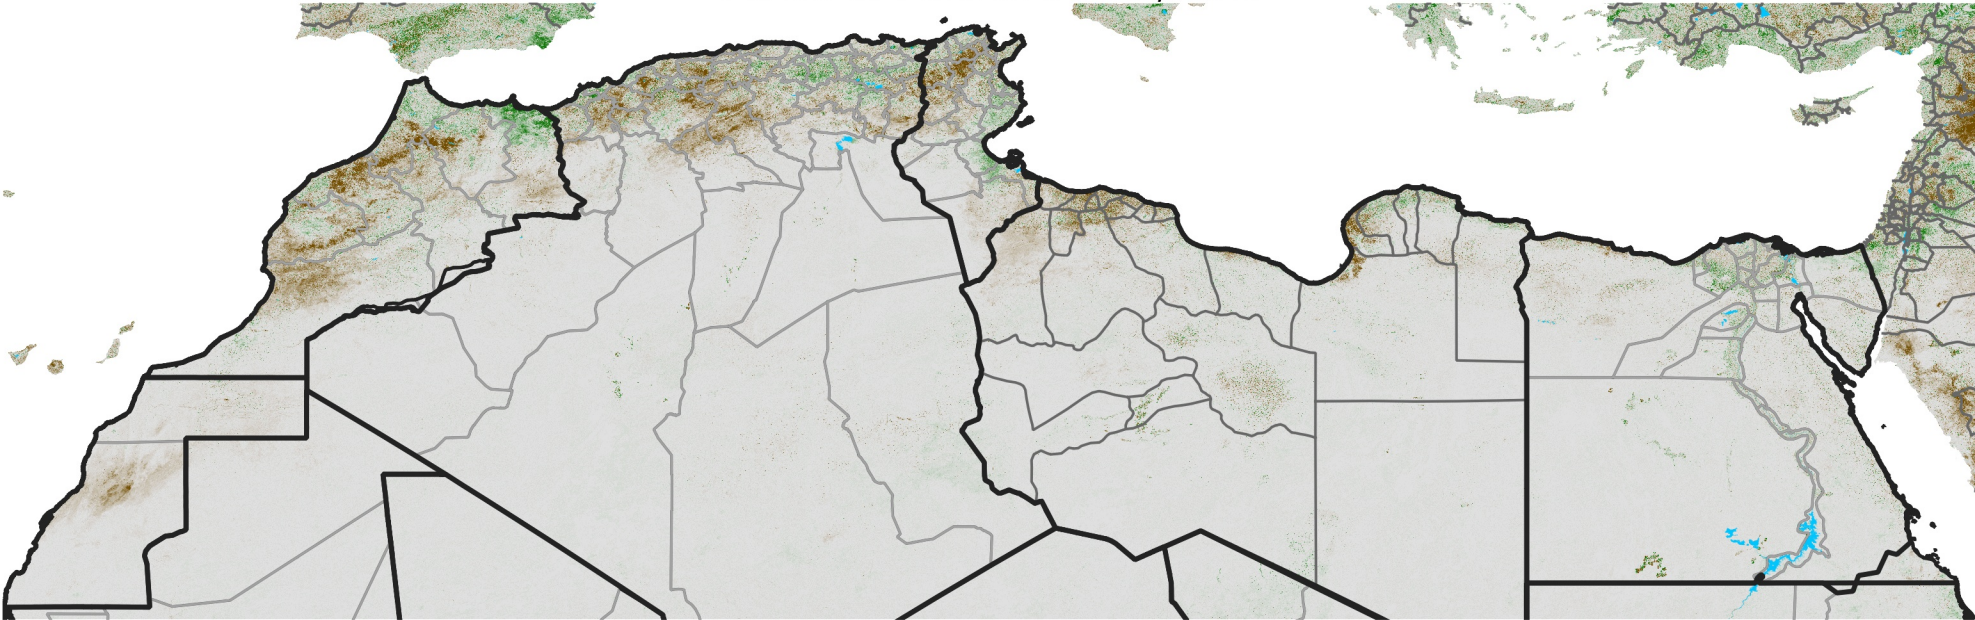

North Africa NDVI Difference

2020 minus 2019

Period 07 / March 01 - 10, 2020

NDVI Difference

< -0.3 -0.2 -0.1 -0.05 0.05 0.1 0.2 >0.3

Negative

No Difference

Positive