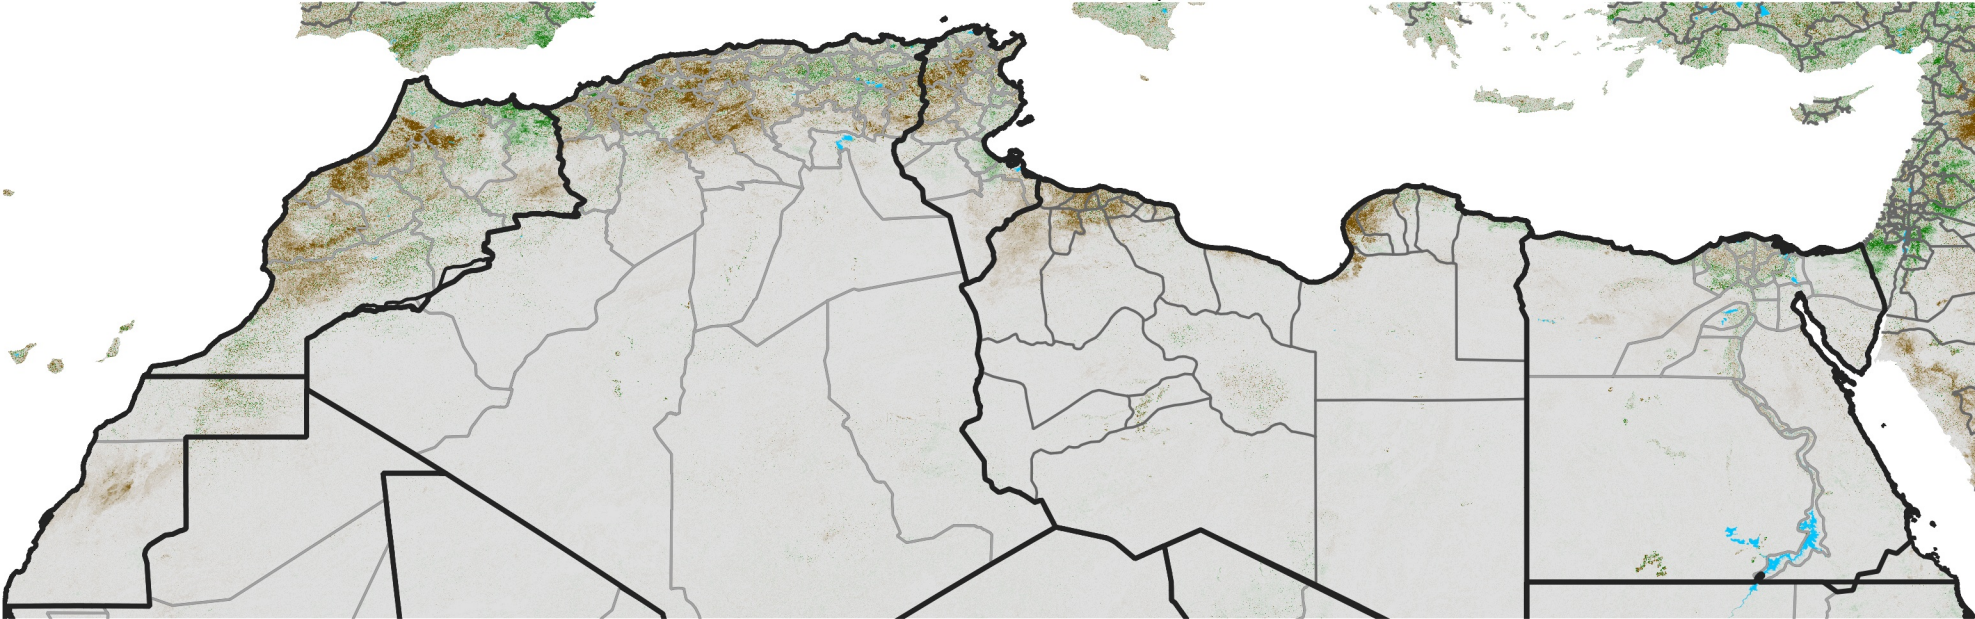

North Africa NDVI Difference

2020 minus 2019

Period 09 / March 21 - 31, 2020

NDVI Difference

< -0.3 -0.2 -0.1 -0.05 0.05 0.1 0.2 >0.3

Negative

No Difference

Positive