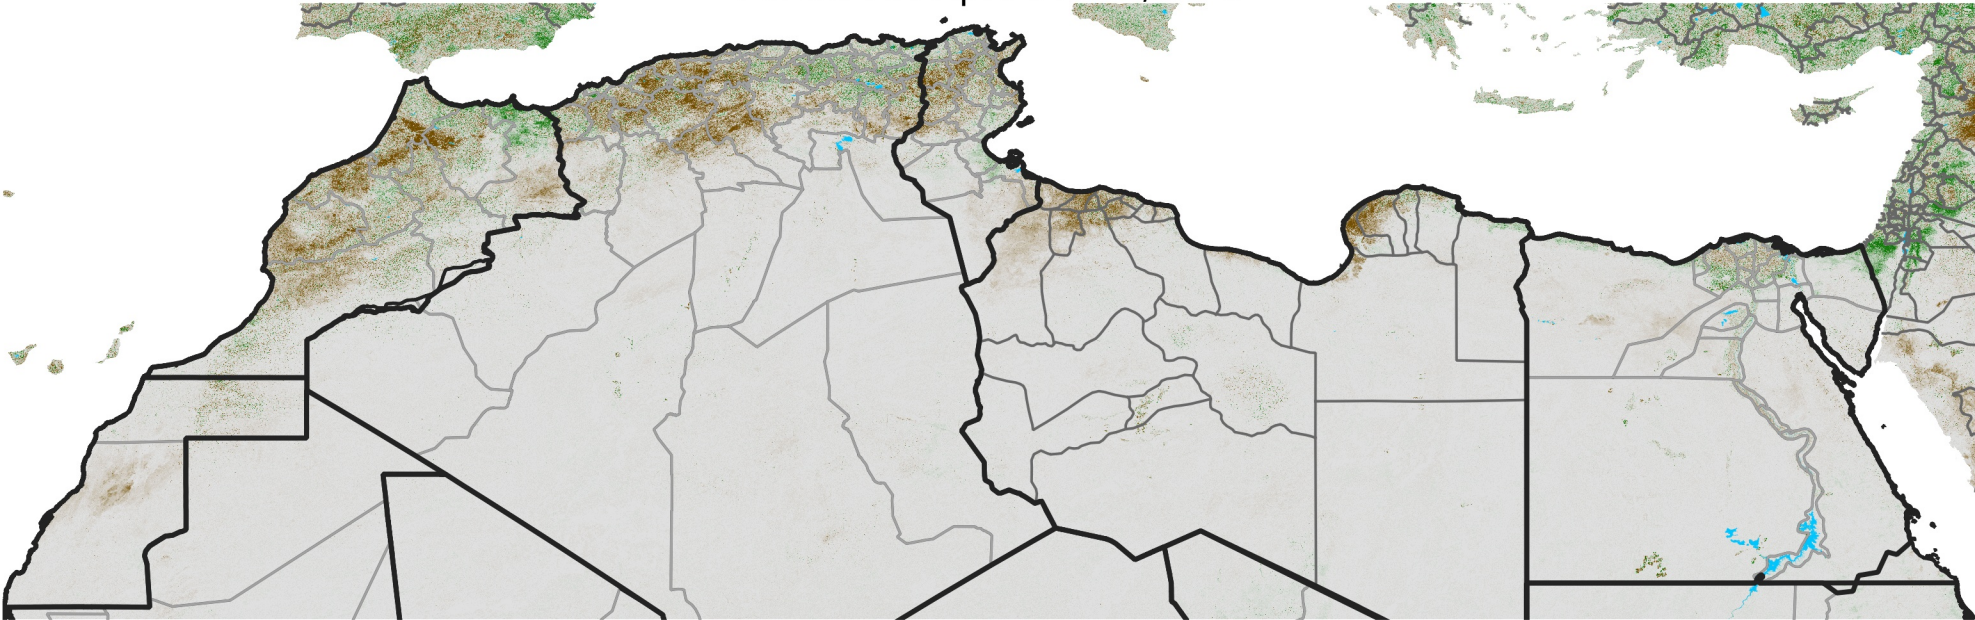

# North Africa NDVI Difference

2020 minus 2019

Period 10 / April 01 - 10, 2020

## NDVI Difference

< -0.3   -0.2   -0.1   -0.05   0.05   0.1   0.2   >0.3

Negative

No Difference

Positive