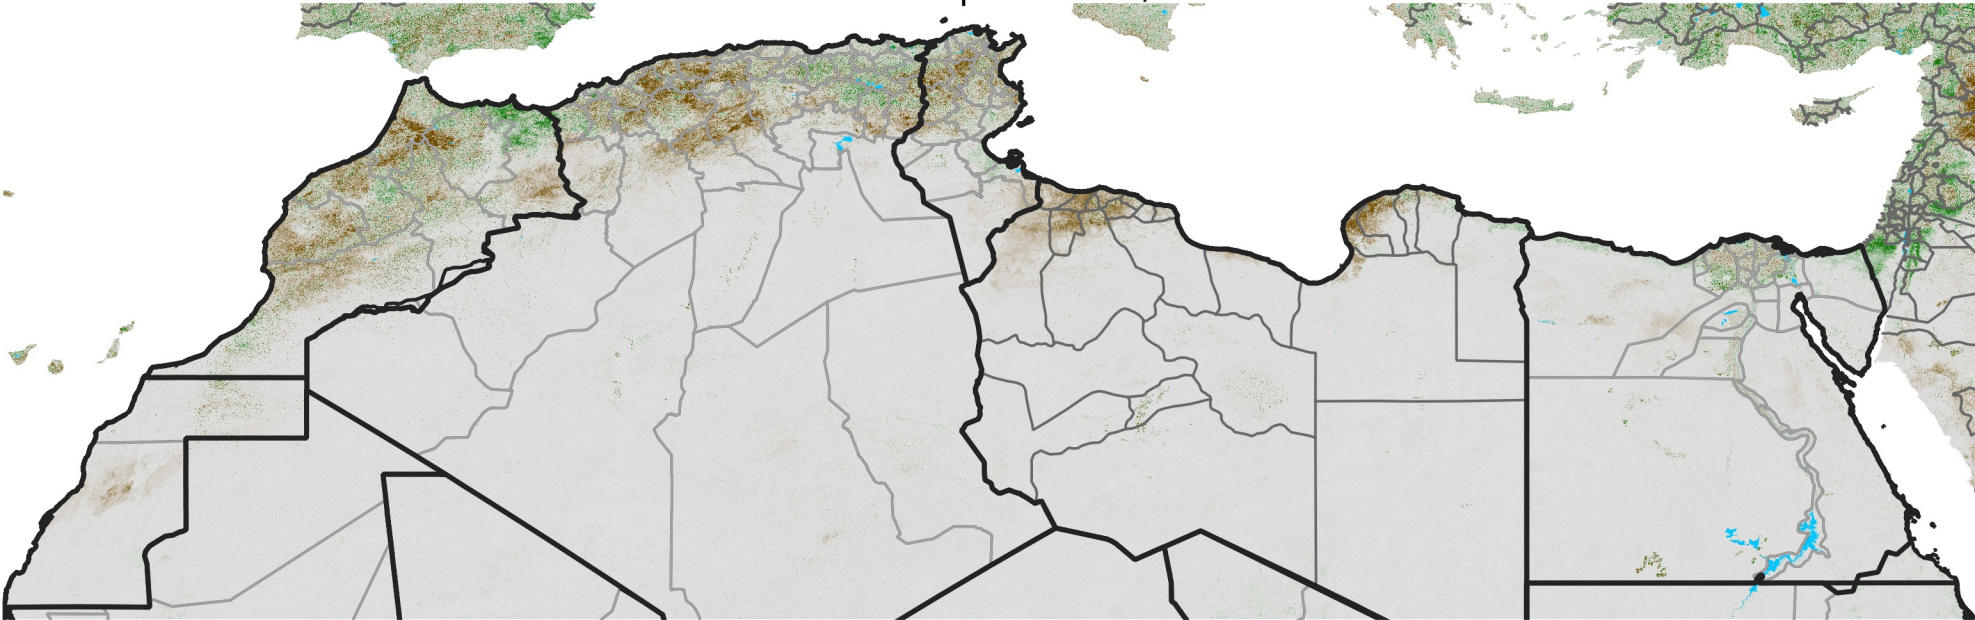

North Africa NDVI Difference

2020 minus 2019

Period 11 / April 11 - 20, 2020

NDVI Difference

< -0.3 -0.2 -0.1 -0.05 0.05 0.1 0.2 >0.3

Negative

No Difference

Positive