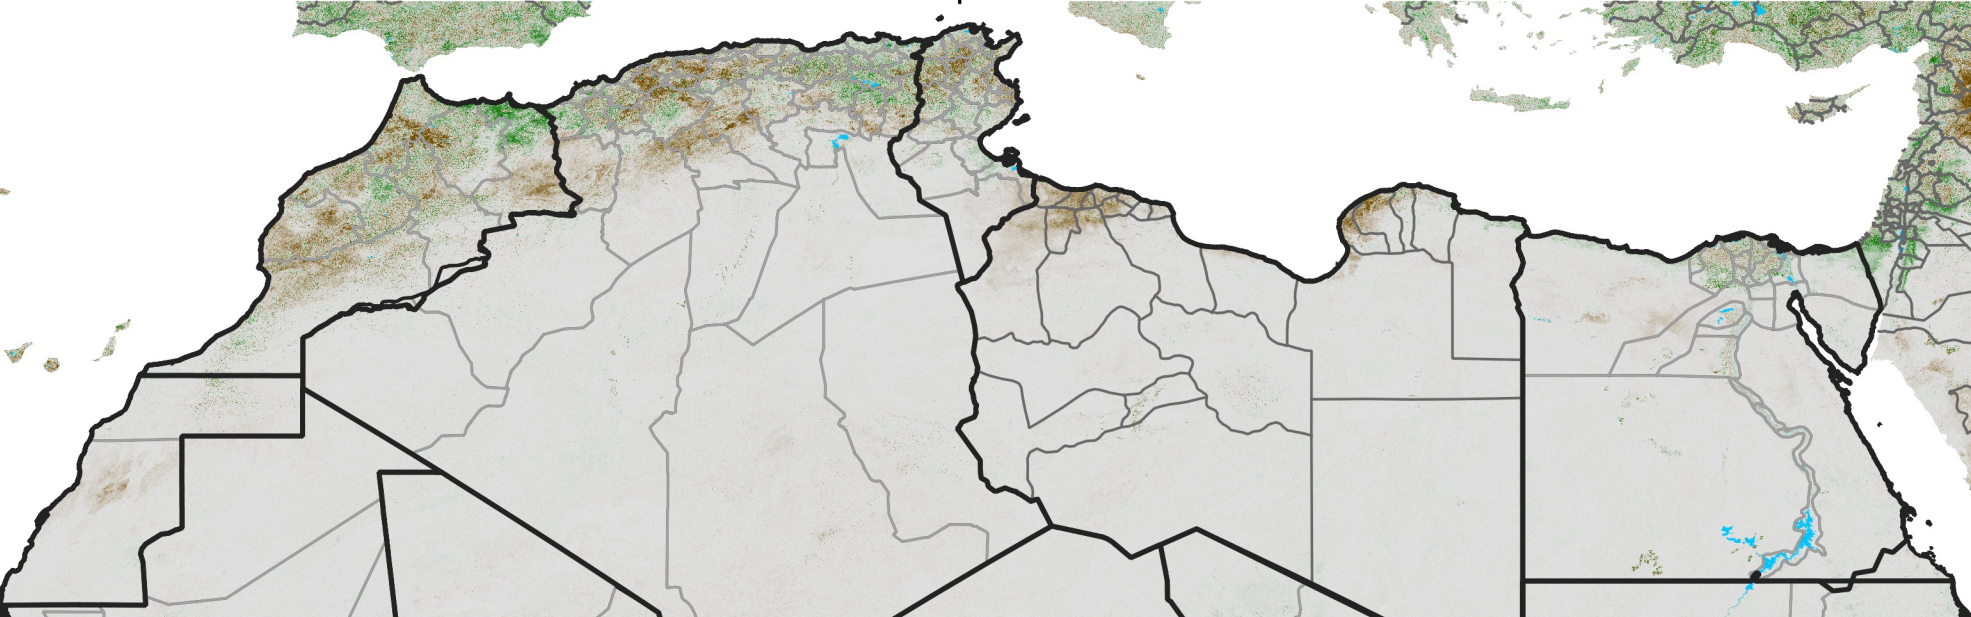

North Africa NDVI Difference

2020 minus 2019

Period 12 / April 21 - 30, 2020

NDVI Difference

< -0.3 -0.2 -0.1 -0.05 0.05 0.1 0.2 >0.3

Negative

No Difference

Positive