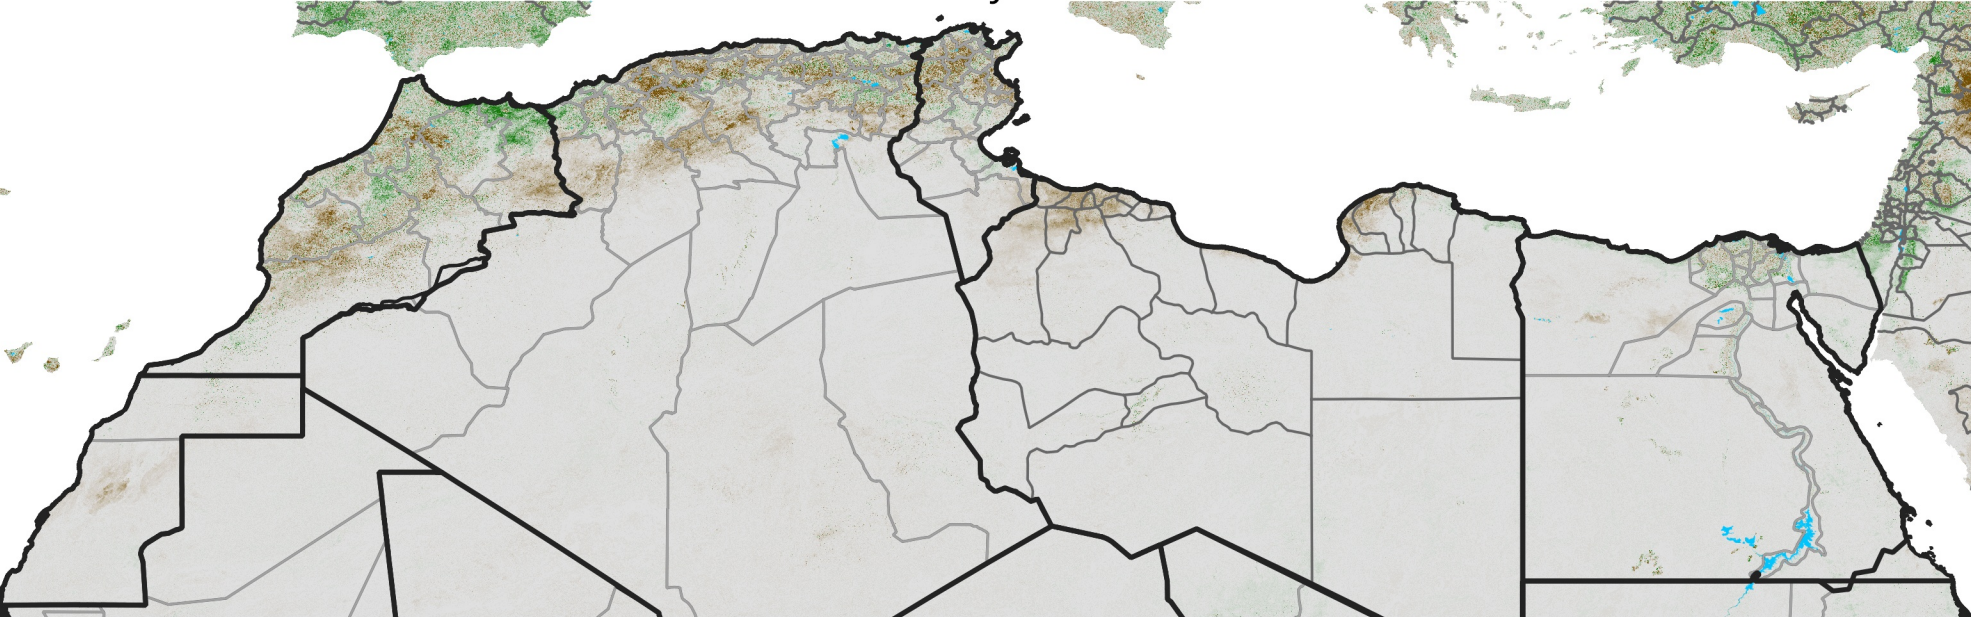

North Africa NDVI Difference

2020 minus 2019

Period 13 / May 01 - 10, 2020

NDVI Difference

< -0.3 -0.2 -0.1 -0.05 0.05 0.1 0.2 >0.3

Negative

No Difference

Positive