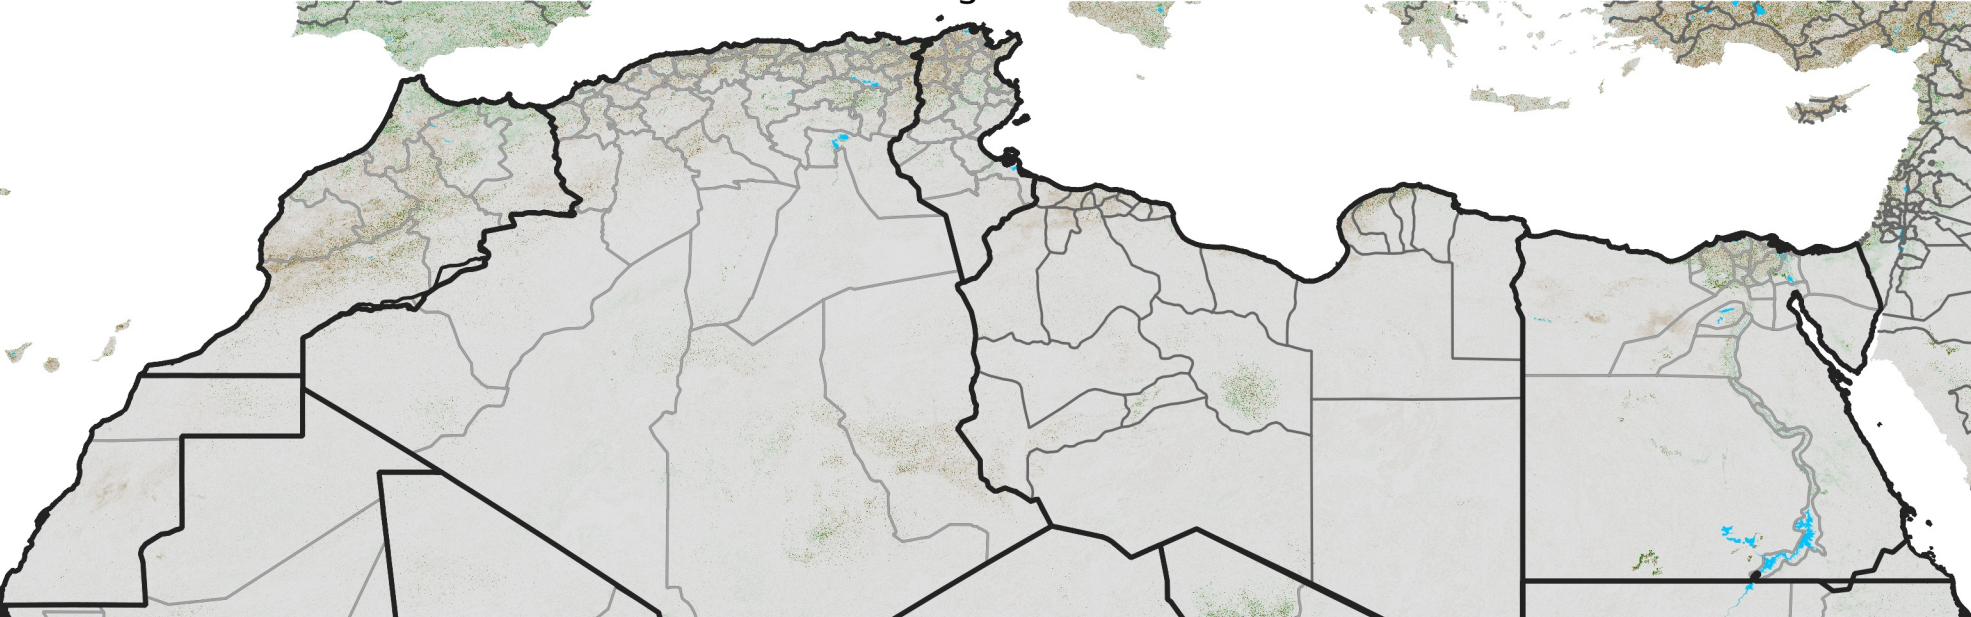

North Africa NDVI Difference

2020 minus 2019

Period 24 / August 21 - 31, 2020

NDVI Difference

< -0.3 -0.2 -0.1 -0.05 0.05 0.1 0.2 >0.3

Negative

No Difference

Positive