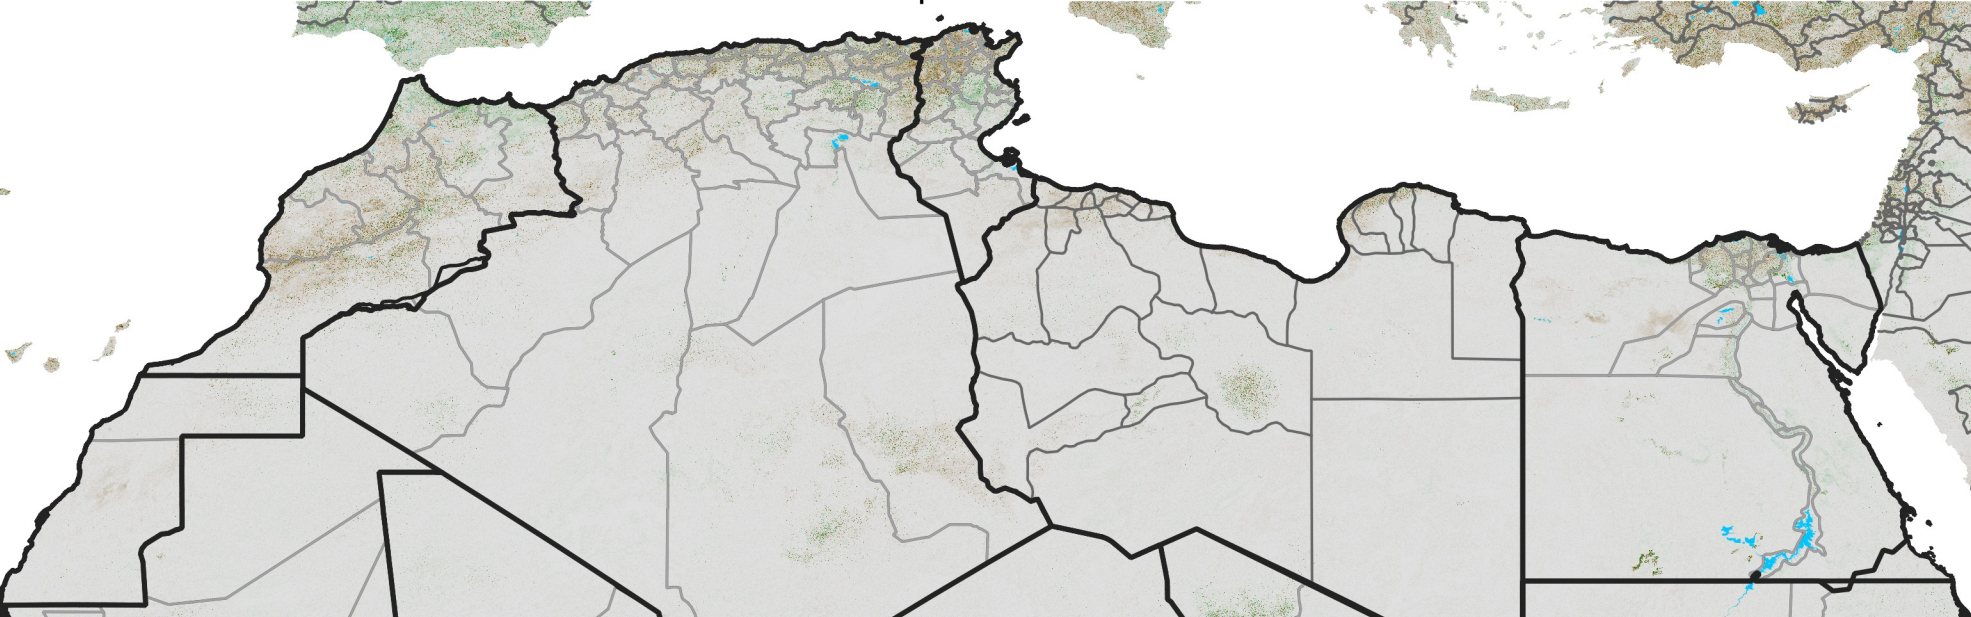

North Africa NDVI Difference

2020 minus 2019

Period 25 / September 01 - 10, 2020

NDVI Difference

< -0.3 -0.2 -0.1 -0.05 0.05 0.1 0.2 >0.3

Negative

No Difference

Positive