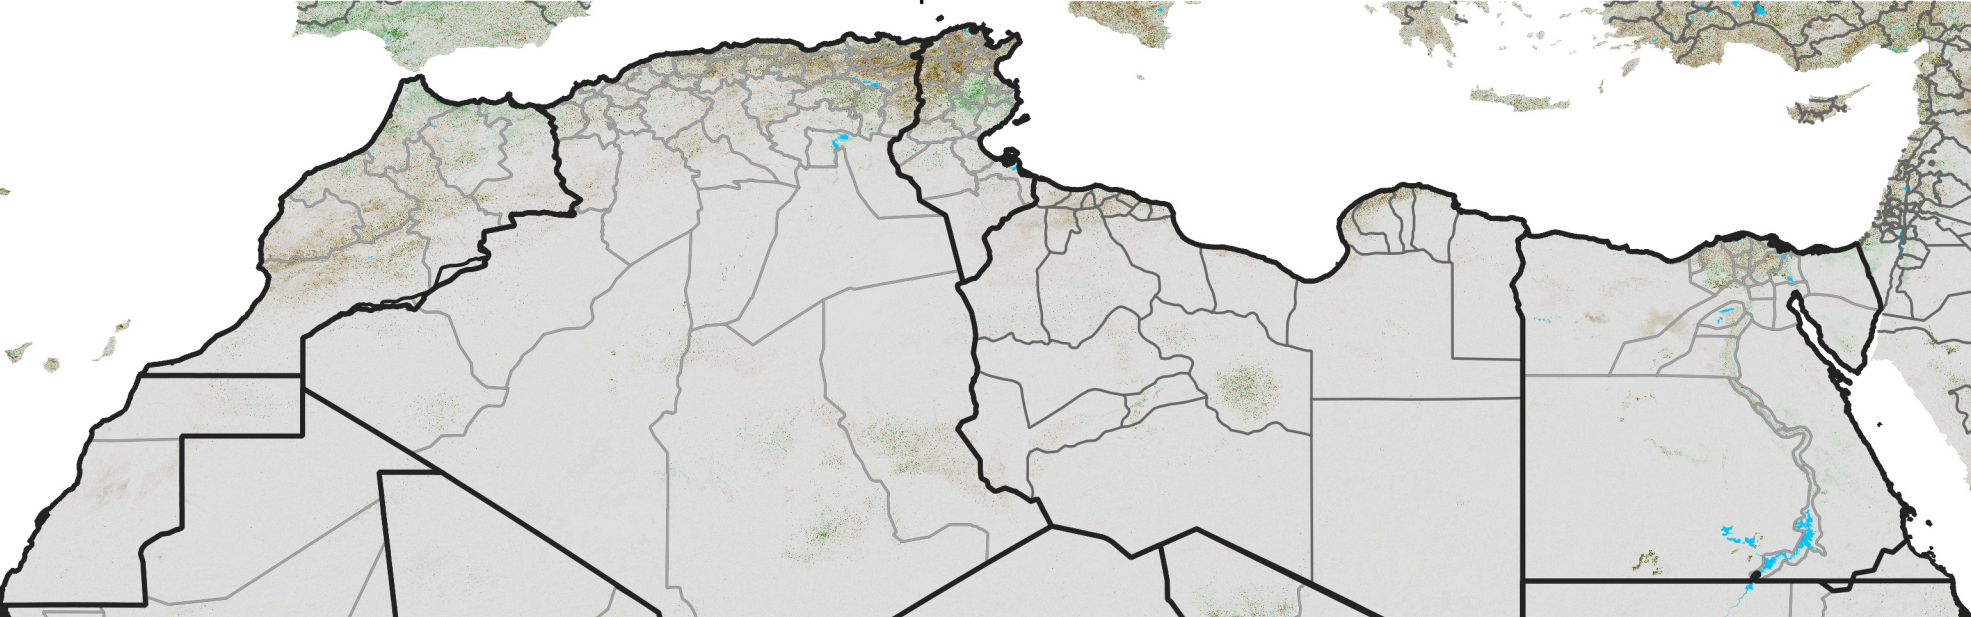

# North Africa NDVI Difference

2020 minus 2019

Period 26 / September 11 - 20, 2020

## NDVI Difference

< -0.3   -0.2   -0.1   -0.05   0.05   0.1   0.2   >0.3

Negative

No Difference

Positive