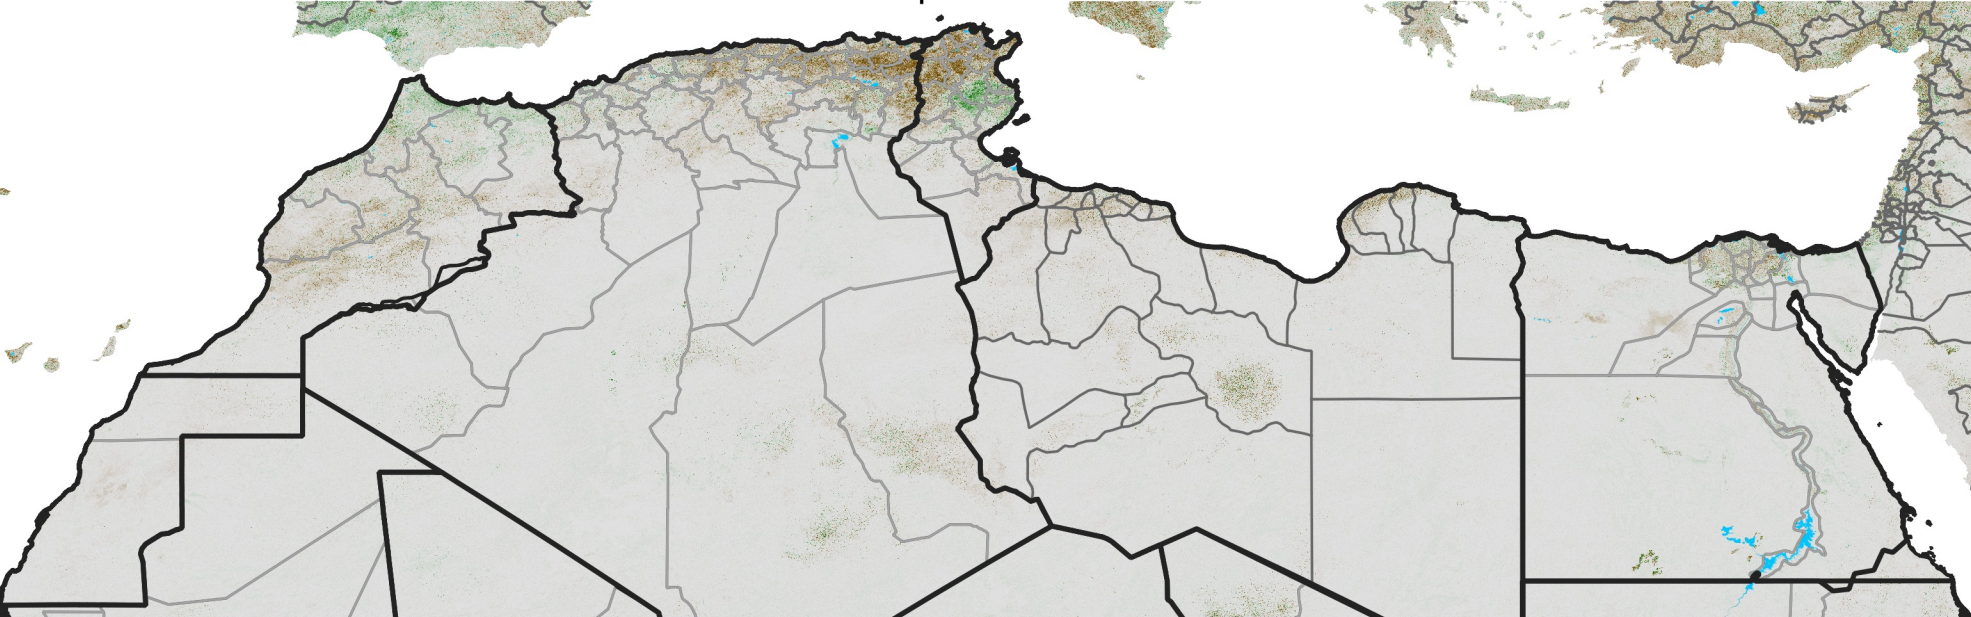

# North Africa NDVI Difference

2020 minus 2019

Period 27 / September 21 - 30, 2020

## NDVI Difference

< -0.3   -0.2   -0.1   -0.05   0.05   0.1   0.2   >0.3

Negative

No Difference

Positive