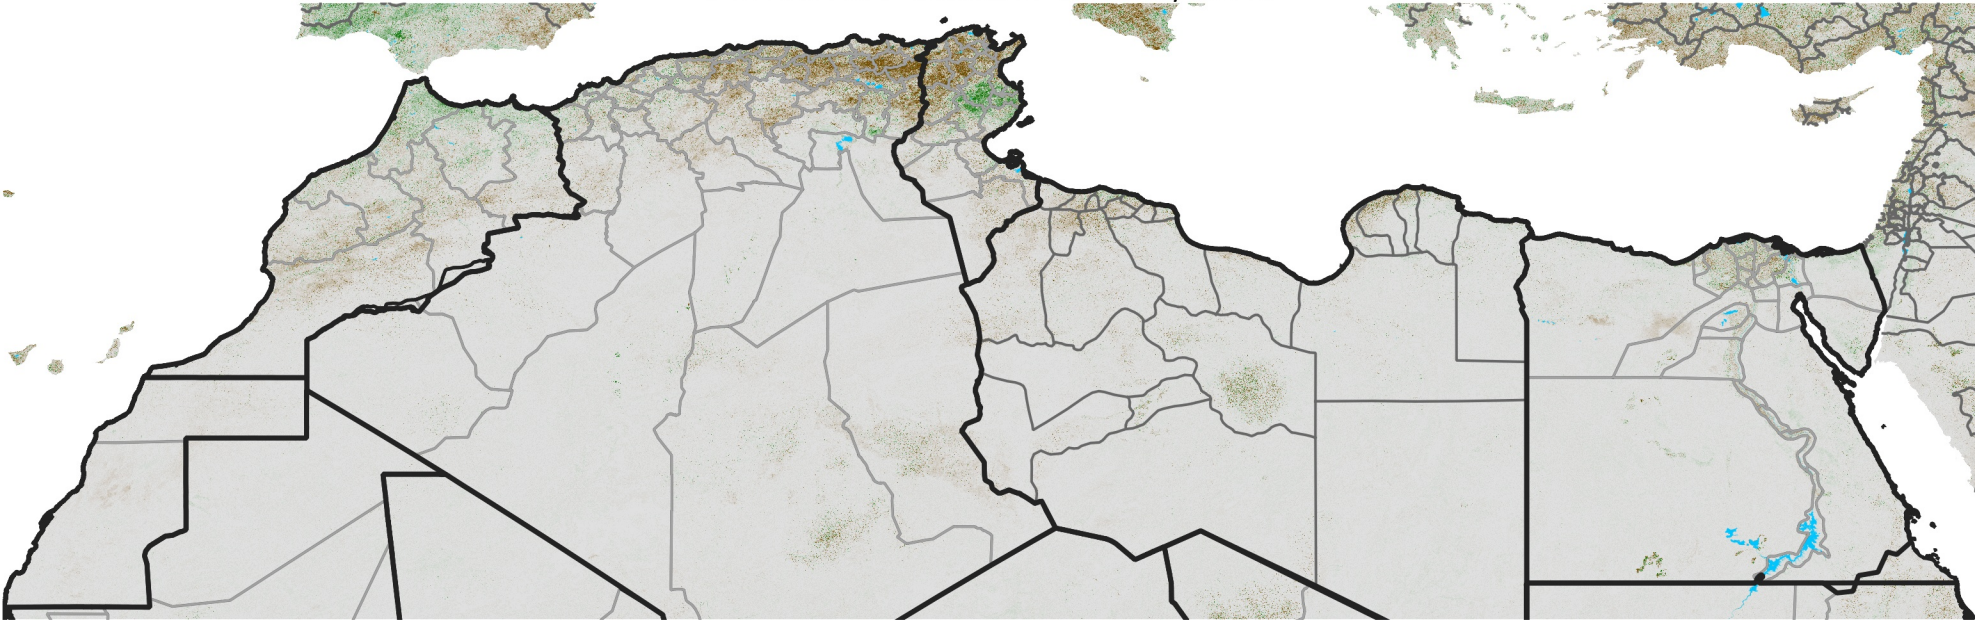

North Africa NDVI Difference

2020 minus 2019

Period 28 / October 01 - 10, 2020

NDVI Difference

< -0.3 -0.2 -0.1 -0.05 0.05 0.1 0.2 >0.3

Negative

No Difference

Positive