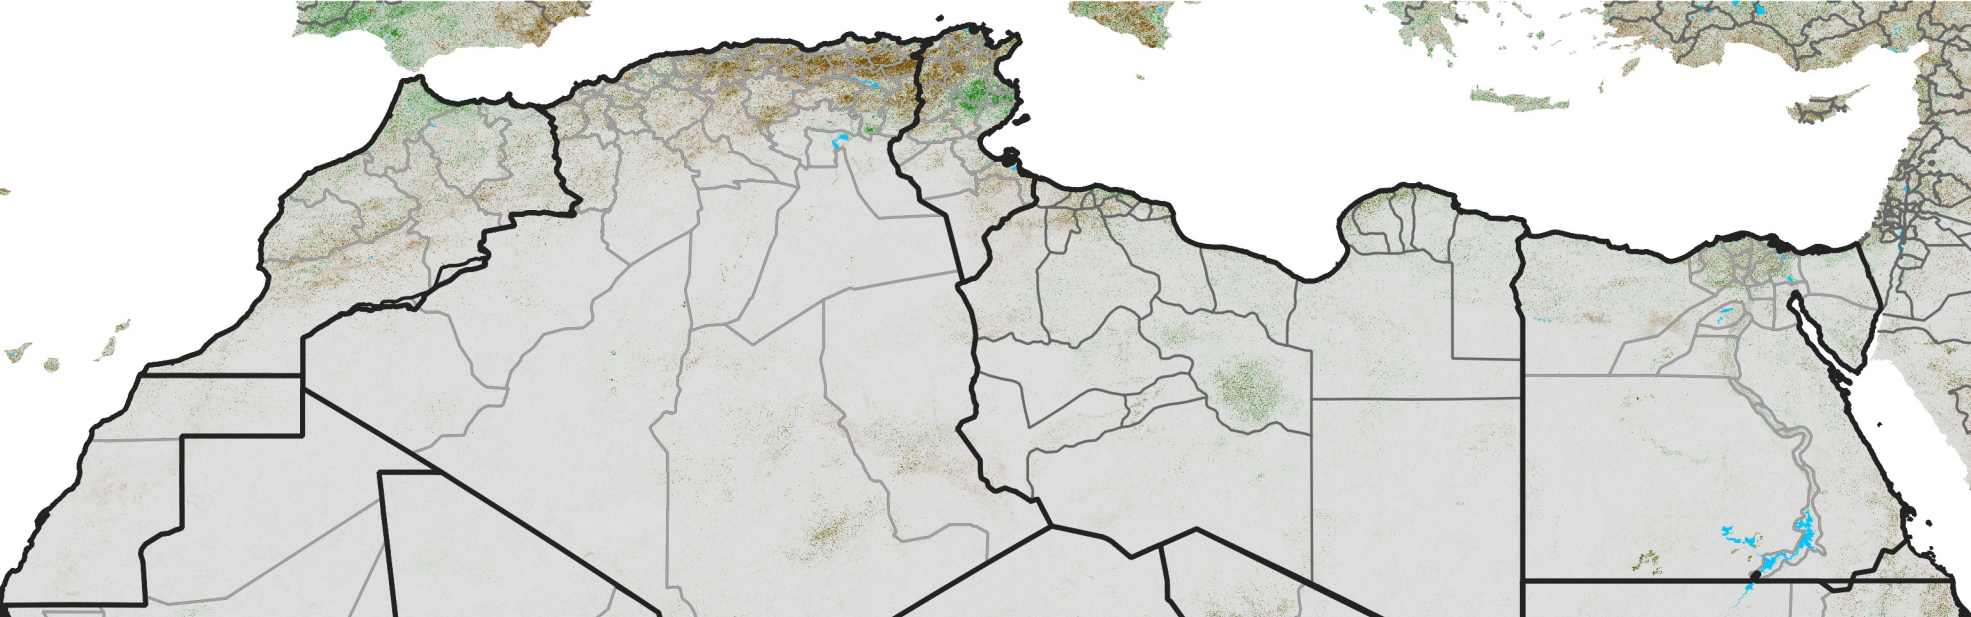

North Africa NDVI Difference

2020 minus 2019

Period 29 / October 11 - 20, 2020

NDVI Difference

< -0.3 -0.2 -0.1 -0.05 0.05 0.1 0.2 >0.3

Negative

No Difference

Positive