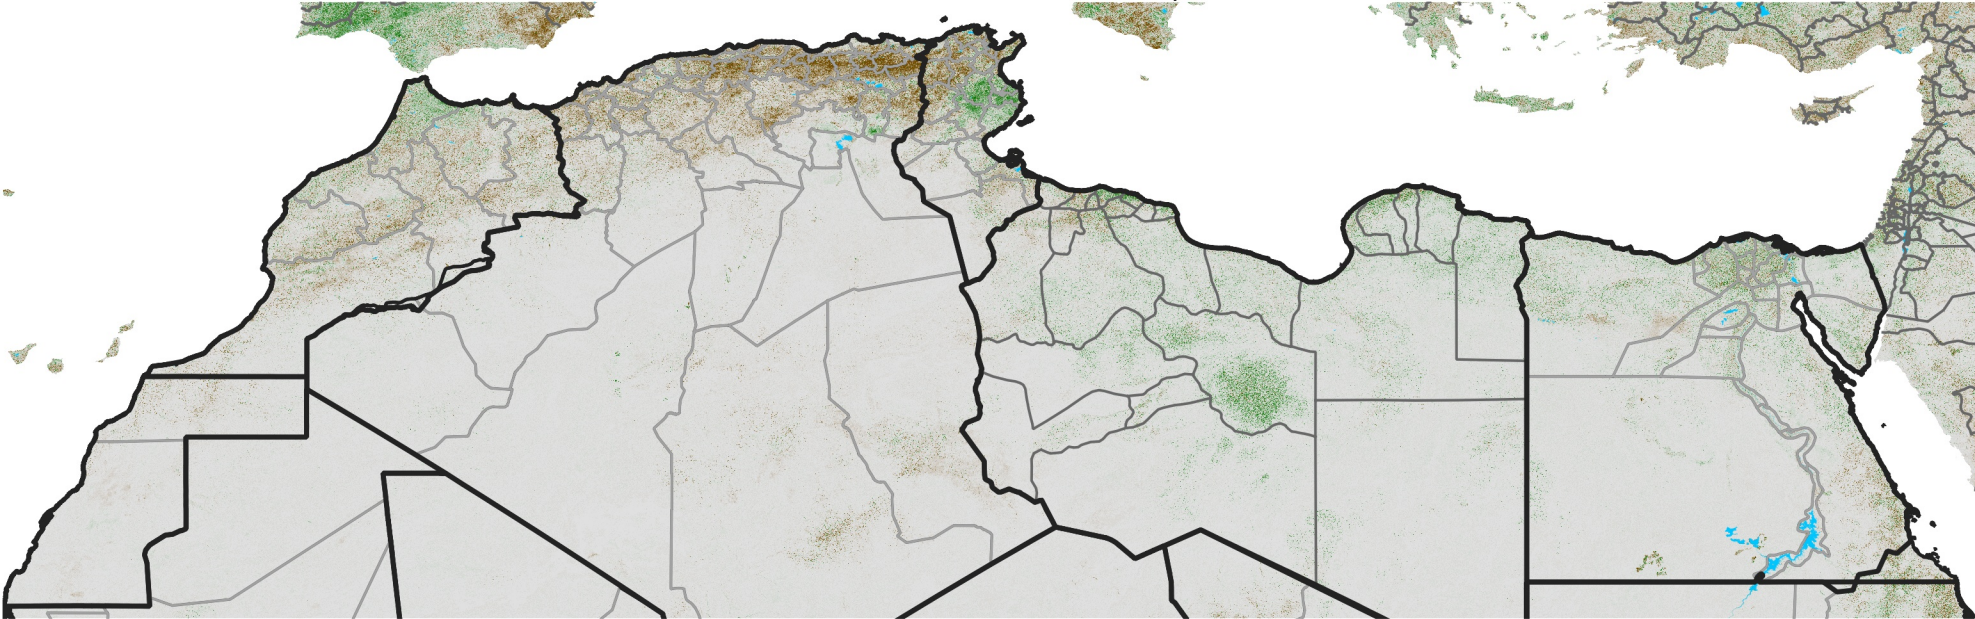

North Africa NDVI Difference

2020 minus 2019

Period 30 / October 21 - 31, 2020

NDVI Difference

< -0.3 -0.2 -0.1 -0.05 0.05 0.1 0.2 >0.3

Negative

No Difference

Positive