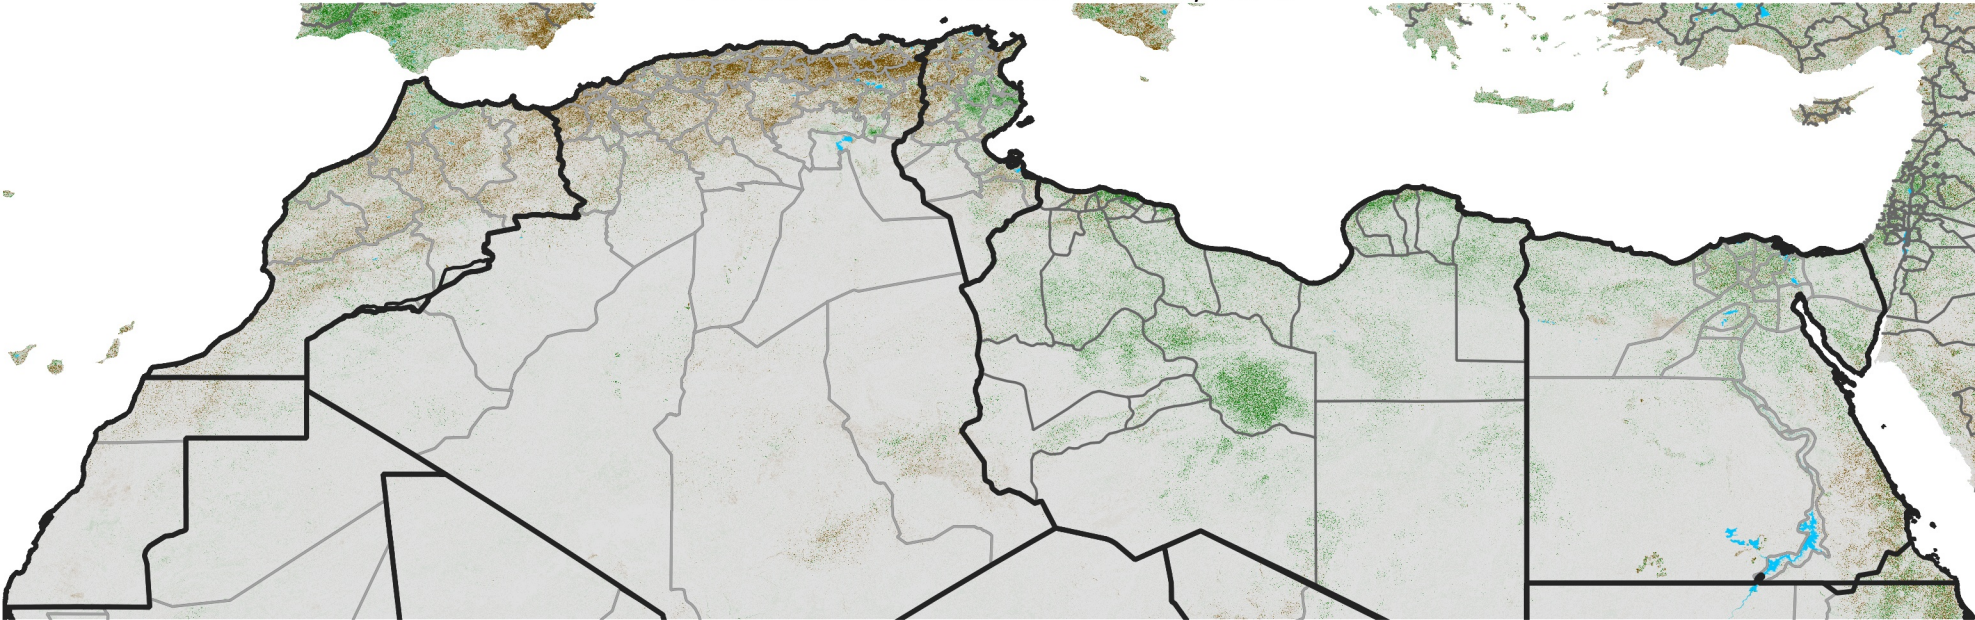

# North Africa NDVI Difference

2020 minus 2019

Period 31 / November 01 - 10, 2020

## NDVI Difference

< -0.3   -0.2   -0.1   -0.05   0.05   0.1   0.2   >0.3

Negative

No Difference

Positive