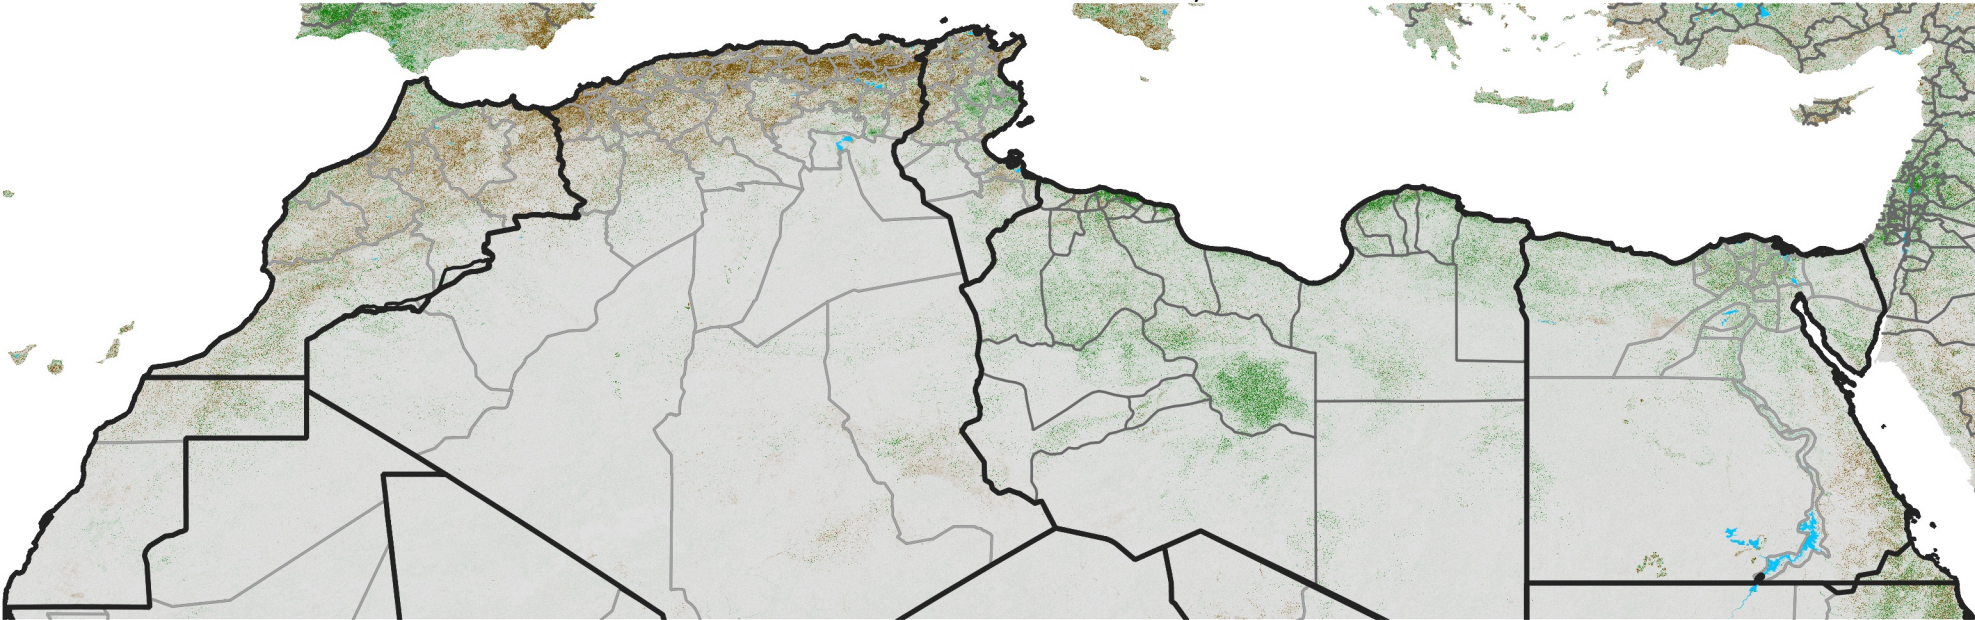

North Africa NDVI Difference

2020 minus 2019

Period 32 / November 11 - 20, 2020

NDVI Difference

< -0.3 -0.2 -0.1 -0.05 0.05 0.1 0.2 >0.3

Negative

No Difference

Positive