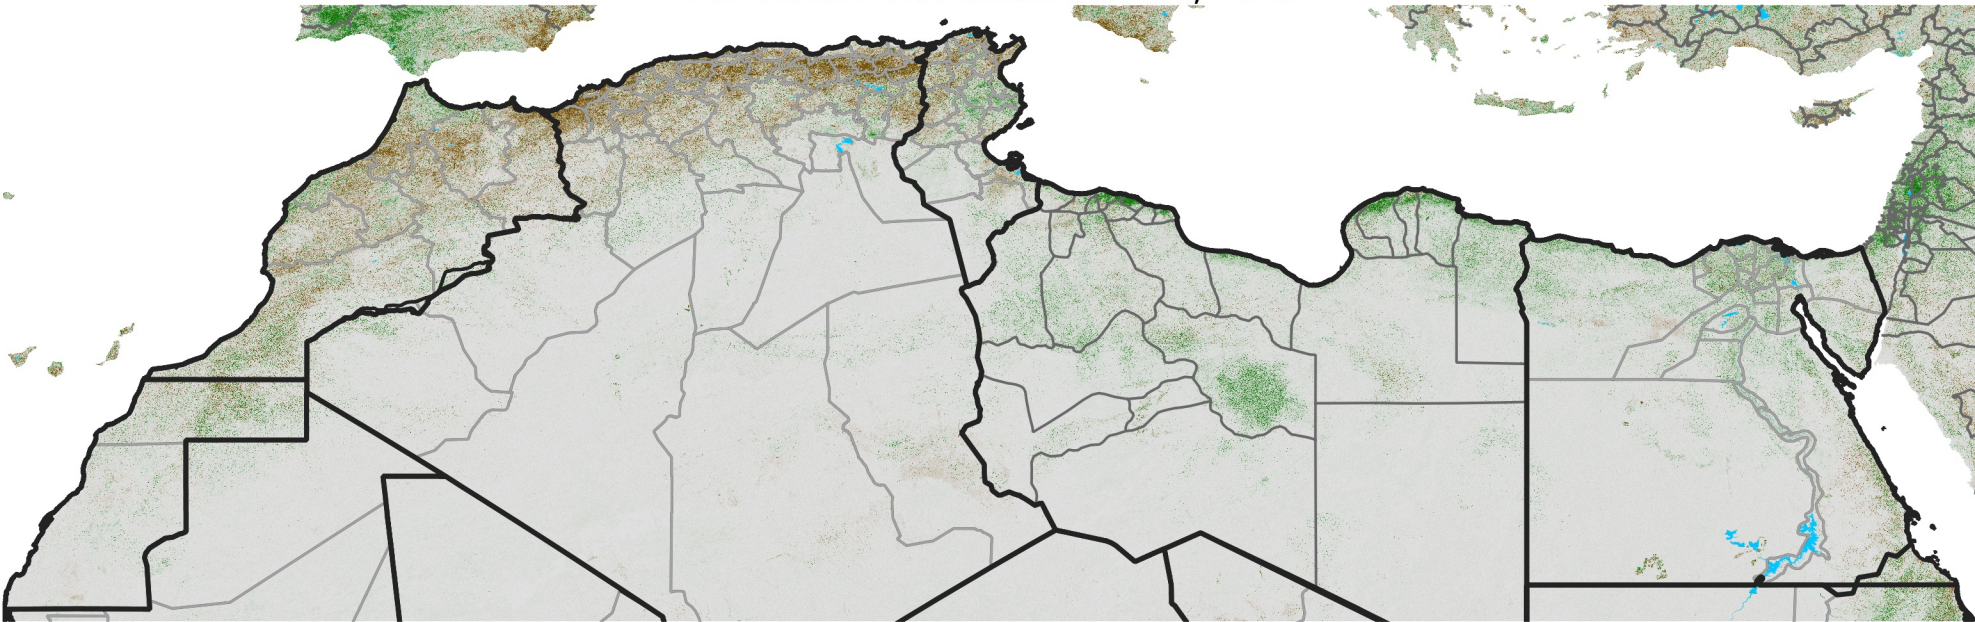

North Africa NDVI Difference

2020 minus 2019

Period 33 / November 21 - 30, 2020

NDVI Difference

< -0.3 -0.2 -0.1 -0.05 0.05 0.1 0.2 >0.3

Negative

No Difference

Positive