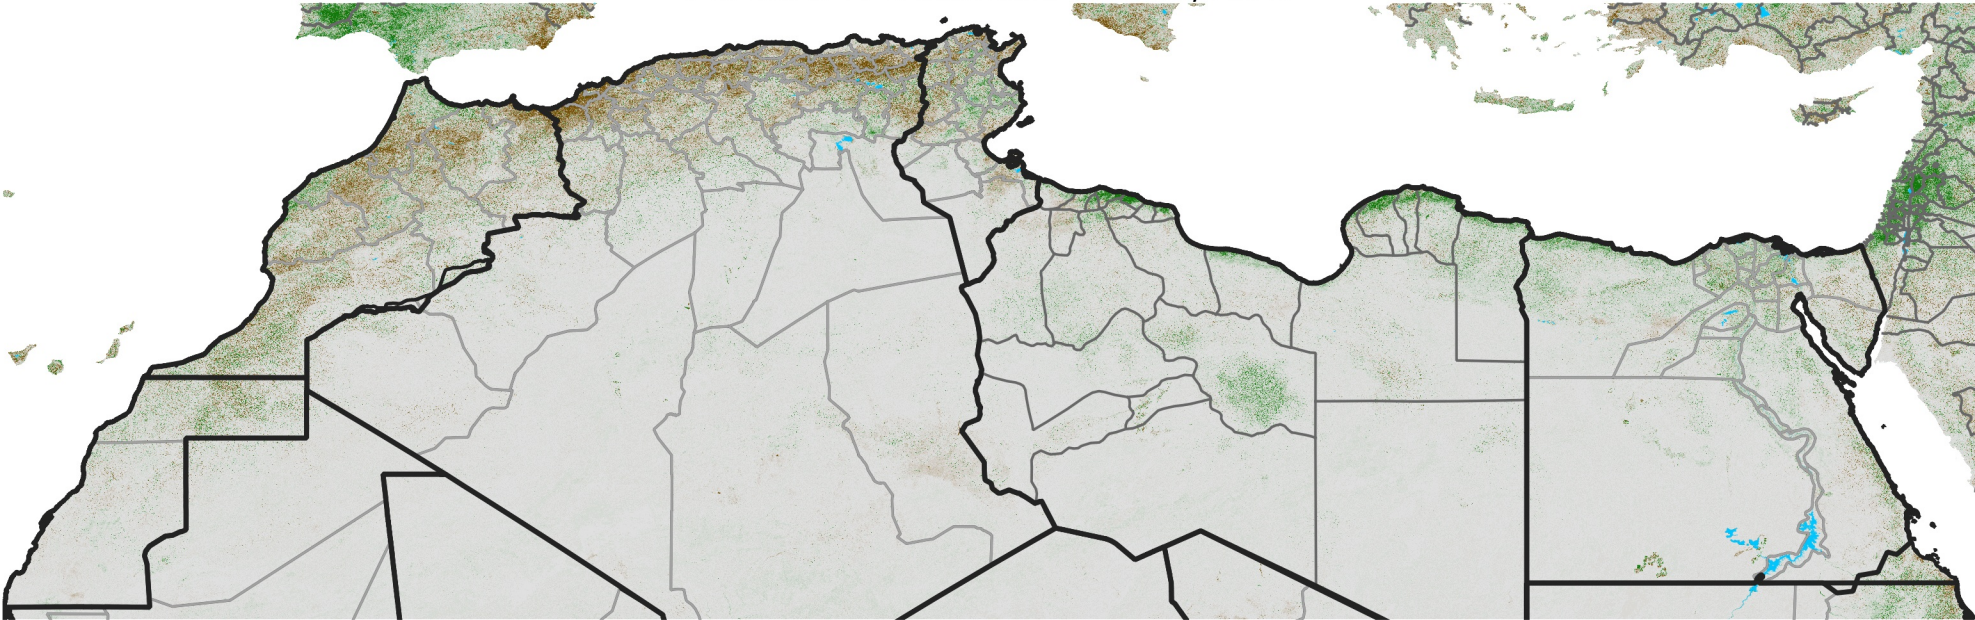

North Africa NDVI Difference

2020 minus 2019

Period 34 / December 01 - 10, 2020

NDVI Difference

< -0.3 -0.2 -0.1 -0.05 0.05 0.1 0.2 >0.3

Negative

No Difference

Positive