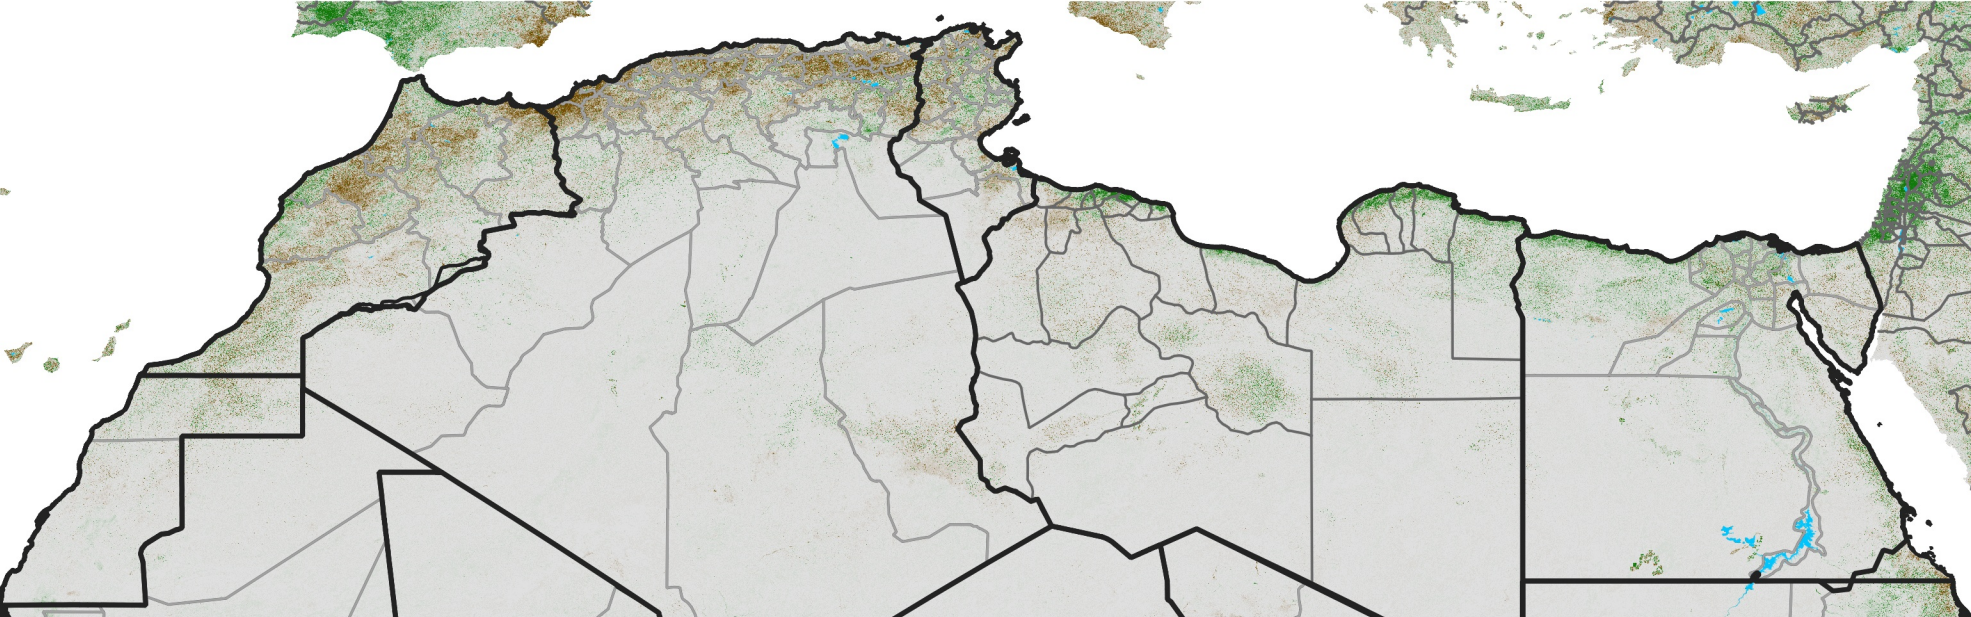

North Africa NDVI Difference

2020 minus 2019

Period 35 / December 11 - 20, 2020

NDVI Difference

< -0.3 -0.2 -0.1 -0.05 0.05 0.1 0.2 >0.3

Negative

No Difference

Positive