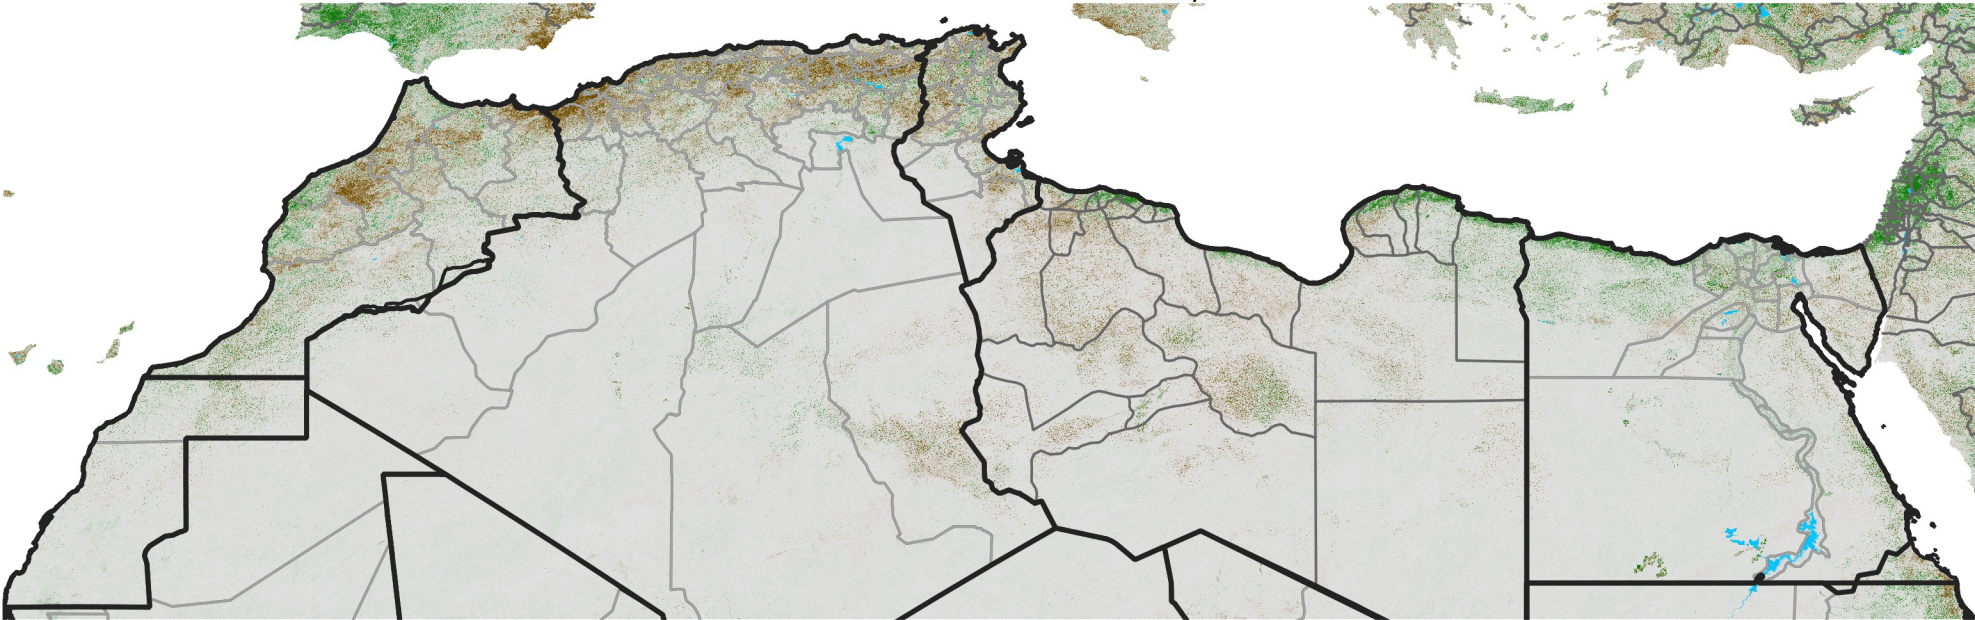

North Africa NDVI Difference

2020 minus 2019

Period 36 / December 21 - 31, 2020

NDVI Difference

< -0.3 -0.2 -0.1 -0.05 0.05 0.1 0.2 >0.3

Negative

No Difference

Positive