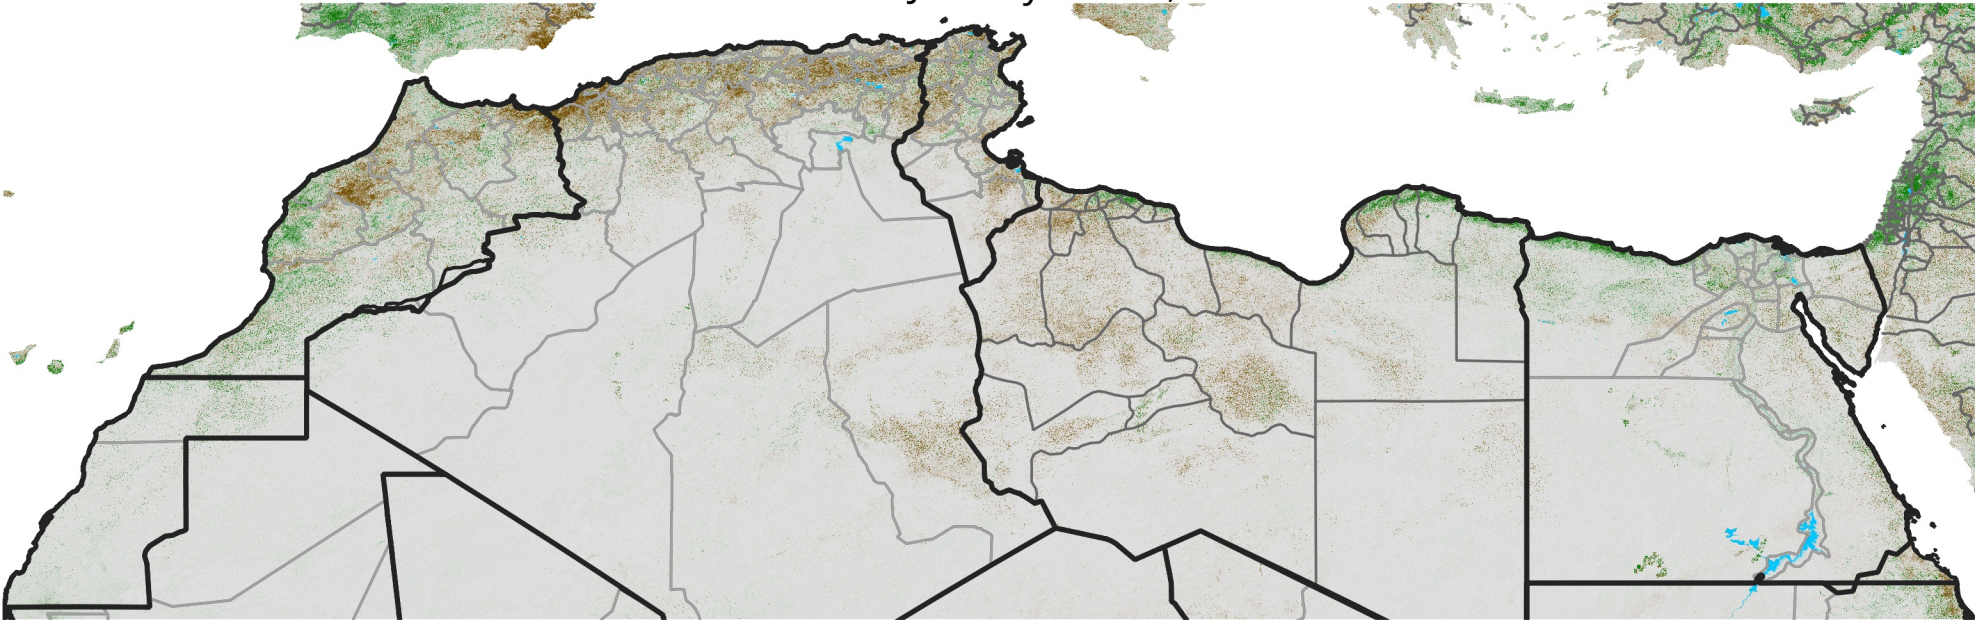

North Africa NDVI Difference

2021 minus 2020

Period 01 / January 01 - 10, 2021

NDVI Difference

< -0.3 -0.2 -0.1 -0.05 0.05 0.1 0.2 >0.3

Negative

No Difference

Positive