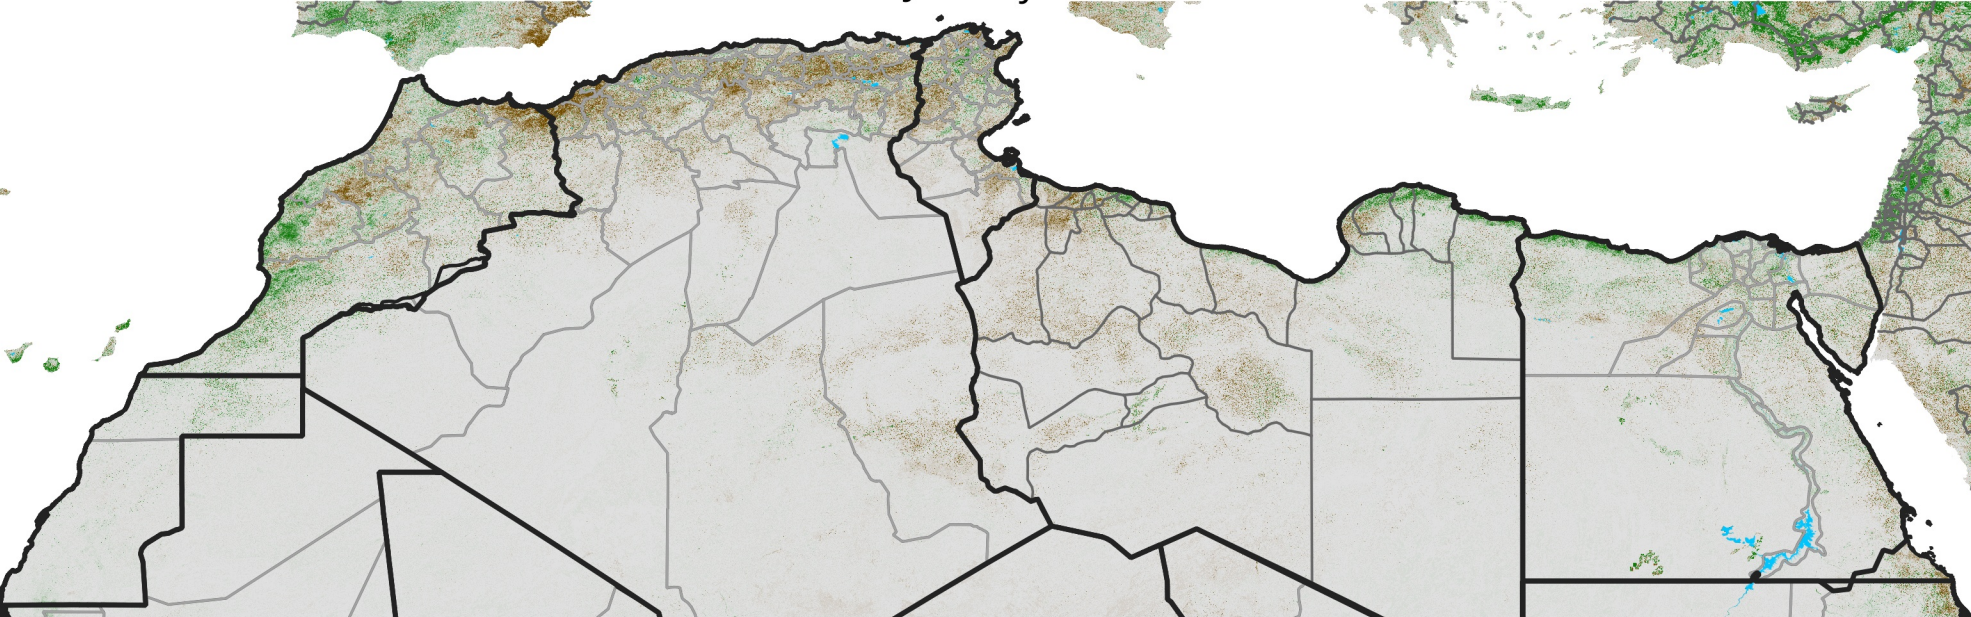

North Africa NDVI Difference

2021 minus 2020

Period 02 / January 11 - 20, 2021

NDVI Difference

< -0.3 -0.2 -0.1 -0.05 0.05 0.1 0.2 >0.3

Negative

No Difference

Positive