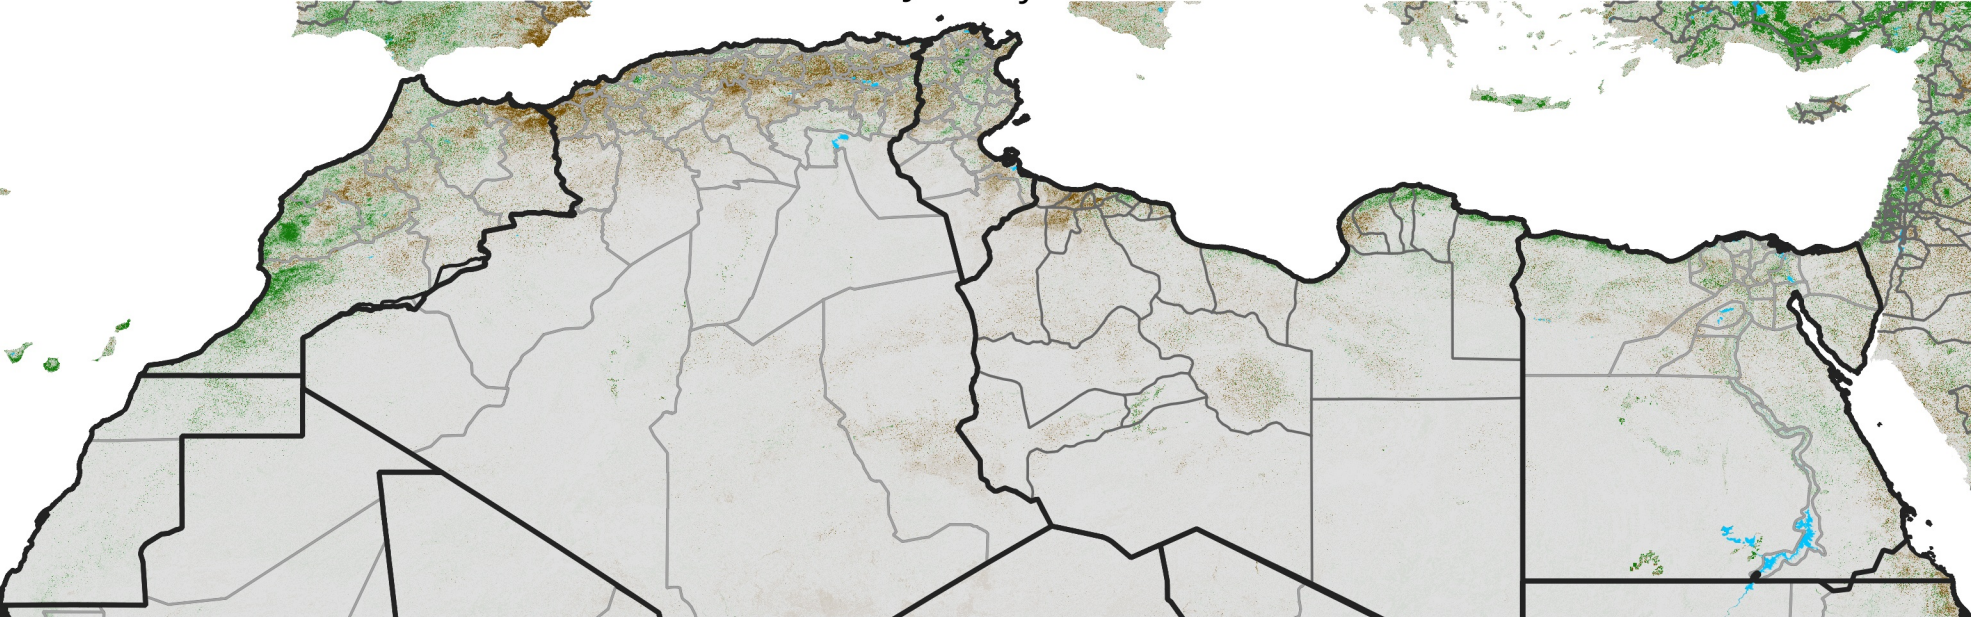

# North Africa NDVI Difference

2021 minus 2020

Period 03 / January 21 - 31, 2021

## NDVI Difference

< -0.3   -0.2   -0.1   -0.05   0.05   0.1   0.2   >0.3

Negative

No Difference

Positive