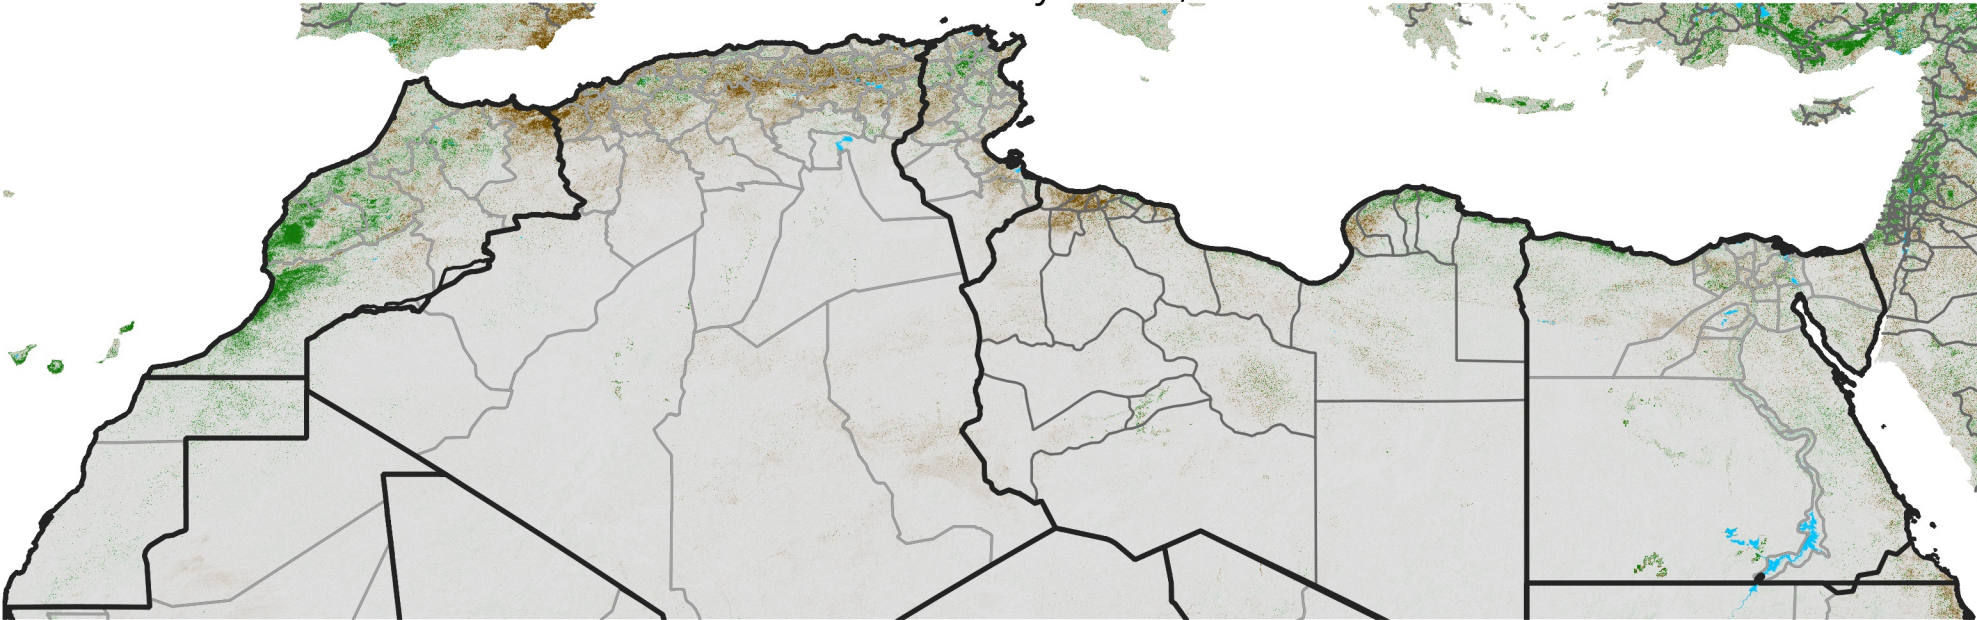

North Africa NDVI Difference

2021 minus 2020

Period 04 / February 01 - 10, 2021

NDVI Difference

< -0.3 -0.2 -0.1 -0.05 0.05 0.1 0.2 >0.3

Negative

No Difference

Positive