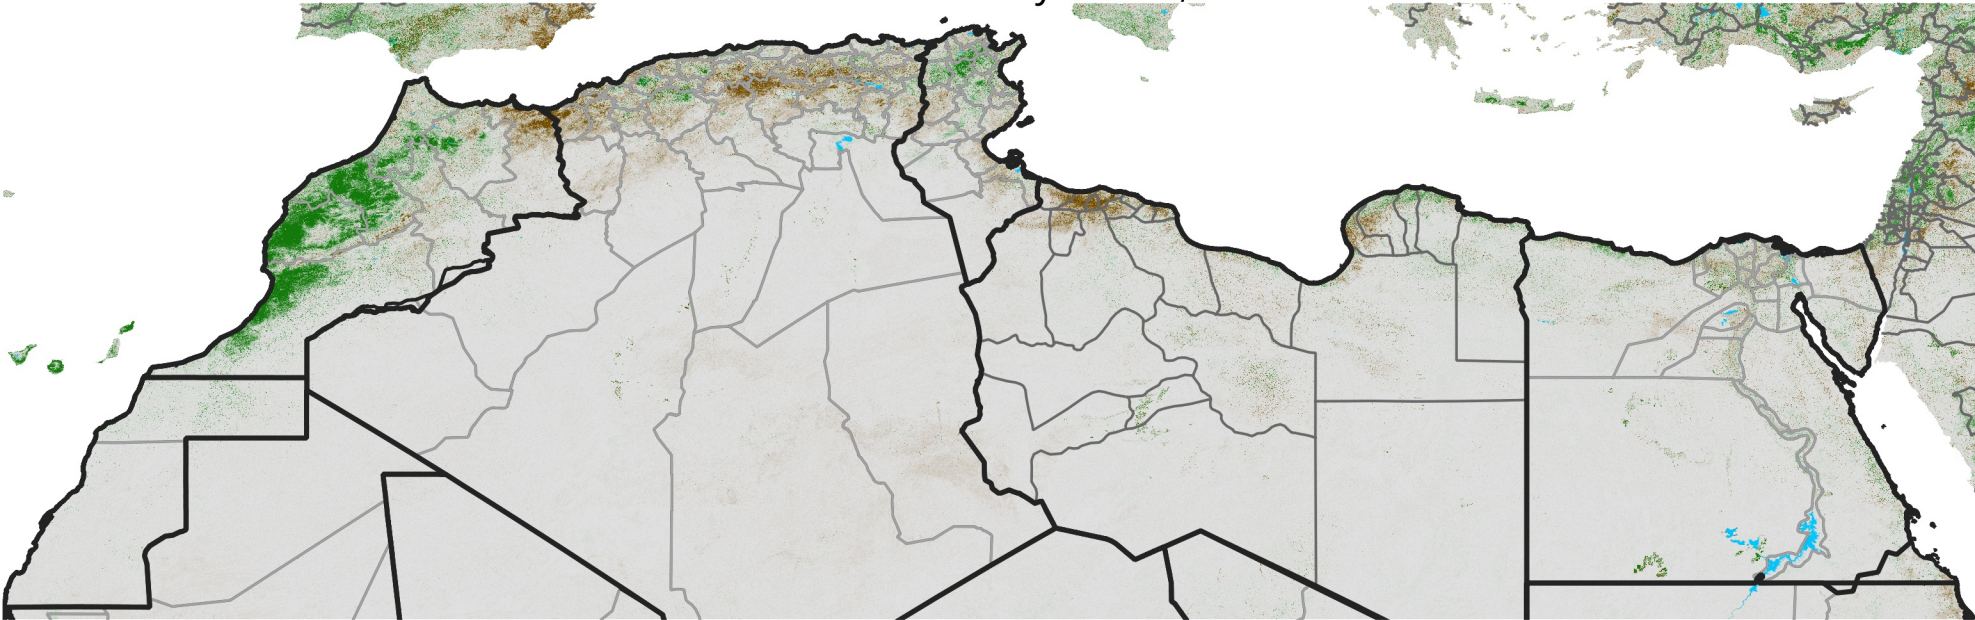

# North Africa NDVI Difference

2021 minus 2020

Period 06 / February 21 - 28, 2021

## NDVI Difference

< -0.3   -0.2   -0.1   -0.05   0.05   0.1   0.2   >0.3

Negative

No Difference

Positive