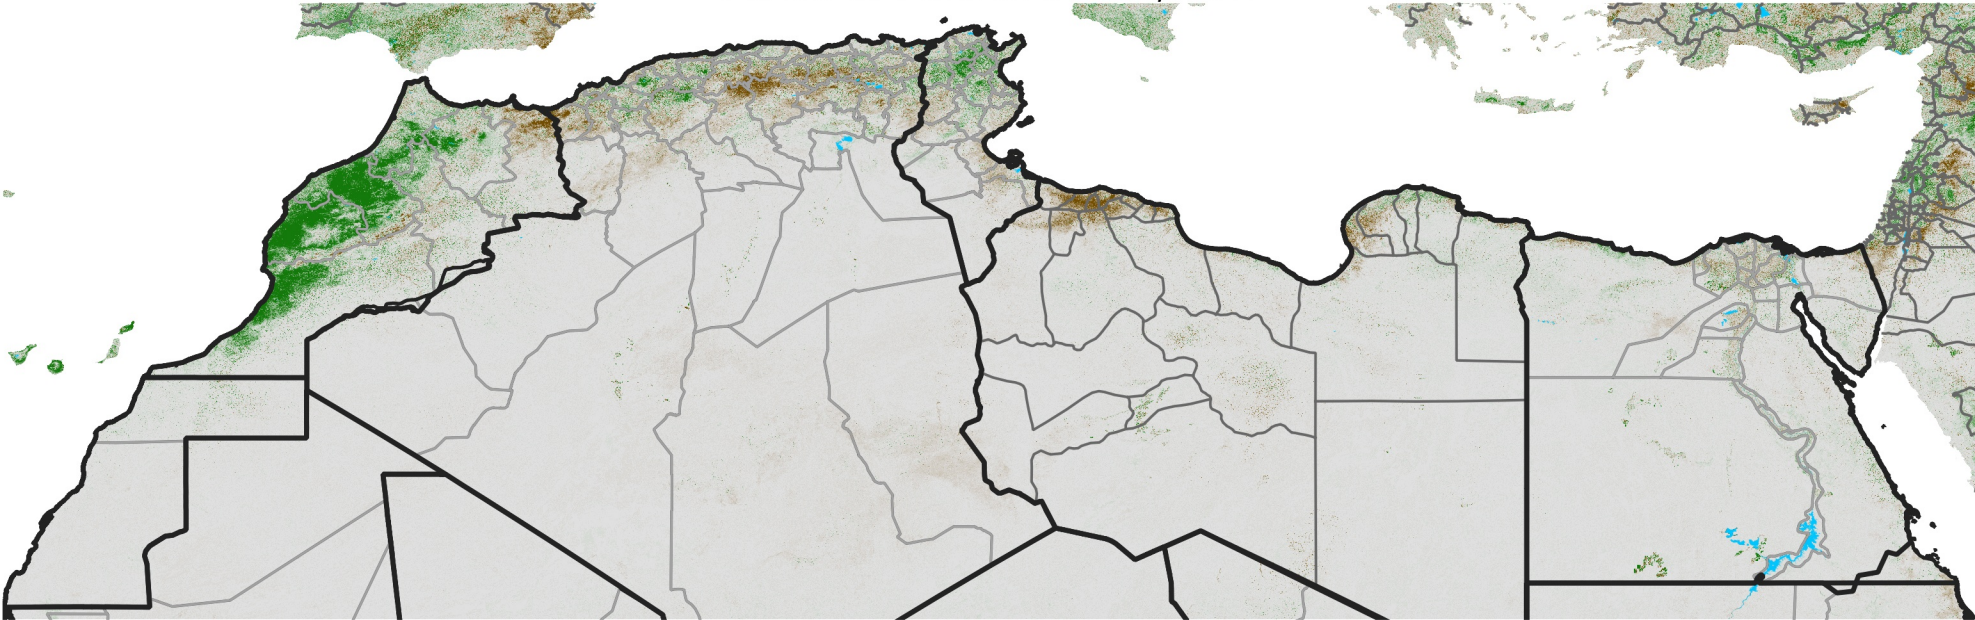

North Africa NDVI Difference

2021 minus 2020

Period 07 / March 01 - 10, 2021

NDVI Difference

< -0.3 -0.2 -0.1 -0.05 0.05 0.1 0.2 >0.3

Negative

No Difference

Positive